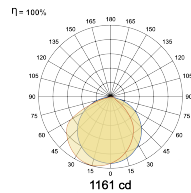

LED Power Watts 35.0W

System Power Watts 40.2W

Operating Voltage Vin 220-240 Vac

Power Factor p.f. > 0.95

Light Distribution

LED Technology

Binning 3 Step MacAdam

LED Life Time @ L70/B10 >50000 hours

Colour Rendering (CRI) CRI80,CRI90

Led Type SMD mid power

LED Fitted Samsung Mid power LED array 34-36Vdc/1050mA

Controls

Standard Switchable On/Off

Optional DDIM,CASAMBI,Non Dimmable

Ordering Details

Code Example:	Name	Watt	CCT	CRI	Angle	Finish	Control
	iSoft Wash S 168	42W	WW27K	CRI80		SWH	On/Off