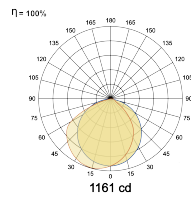

iSoft Wash S 168 | 42W

Product Reference

Environment Indoor

Installation Ceiling Surface

Construction & Materials

Housing Extruded Aluminium

Primary Lens -

Primary Reflector -

Secondary Reflector -

Body Finish White,Black,Custom

Diffuser Opal PC

Antiglare Baffle -

Thermal Management

Heat Sink Material Extruded Aluminium

Cooling Technique Passive Cooling

Optical System

Beam Direction Fixed Asymmetric

Tilt No

Swivel No

Electrical System

Driven with Constant Current Driver

Input Voltage/Hz 220V- 240V/50-60Hz

Control Gear Included

Mounting Integral

LED Power Watts 35.0W

System Power Watts 40.2W

Operating Voltage Vin 220-240 Vac

Power Factor p.f. > 0.95

LED Technology

Binning 3 Step MacAdam

LED Life Time @ L70/B10 >50000 hours

Colour Rendering (CRI) CRI80,CRI90

Led Type SMD mid power

LED Fitted Samsung Mid power LED array 34-36Vdc/1050mA

Controls

Standard Switchable On/Off

Optional DDIM,CASAMBI,Non Dimmable

Ordering Details

Code Example:	Name	Watt	CCT	CRI	Angle	Finish	Control
	iSoft Wash S 168	42W	WW27K	CRI80		SWH	On/Off

Select one from each column with highlighted values to create the ordering code

NAME	WATT	LUMEN	EFFICACY	CCT	CRI	ANGLE	FINISH	CONTROL			
iSoft Wash S 168	42W	2975	74	2700K	WW27K	CRI80	White	SWH	Non Dimmable	On/Off	
		3055	76	3000K	WW30K		CRI90	Black	SBL	Dali Dimmable	DDIM
		3216	80	4000K	NW40K			Custom	CSM	Casambi	CBTM
		3296	82	5700K	CW57K						
iSoft Wash S 168	42W			WW27K	CRI80		SWH	On/Off