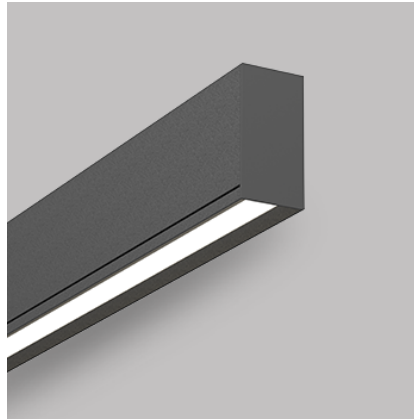

iSoft Wash S 168 | 42W

Product Reference

Environment Indoor

Installation Ceiling Surface

Construction & Materials

Housing Extruded Aluminium

Primary Lens -

Primary Reflector -

Secondary Reflector -

Body Finish White,Black,Custom

Diffuser Opal PC

Antiglare Baffle -

Thermal Management

Heat Sink Material Extruded Aluminium

Cooling Technique Passive Cooling

Optical System

Beam Direction Fixed Asymmetric

Tilt No

Swivel No

Electrical System

Driven with Constant Current Driver

Input Voltage/Hz 220V- 240V/50-60Hz

Control Gear Included

Mounting Integral

LED Power Watts 35.0W

System Power Watts 40.2W

Operating Voltage Vin 220-240 Vac

Power Factor p.f. > 0.95

Light Distribution

LED Technology

Binning 3 Step MacAdam

LED Life Time @ L70/B10 >50000 hours

Colour Rendering (CRI) CRI80,CRI90

Led Type SMD mid power

LED Fitted Samsung Mid power LED array 34-36Vdc/1050mA

Controls

Standard Switchable On/Off

Optional DDIM,CASAMBI,Non Dimmable

Ordering Details

Code Example:	Name	Watt	CCT	CRI	Angle	Finish	Control
	iSoft Wash S 168	42W	WW27K	CRI80		SWH	On/Off

Select one from each column with highlighted values to create the ordering code

NAME	WATT	LUMEN	EFFICACY	CCT	CRI	ANGLE	FINISH	CONTROL
iSoft Wash S 168	42W	2975	74	2700K	WW27K		White	Non Dimmable
		3055	76	3000K	WW30K		Black	Dali Dimmable
		3216	80	4000K	NW40K		Custom	Casambi
		3296	82	5700K	CW57K			
iSoft Wash S 168	42W			WW27K	CRI80		SWH	On/Off