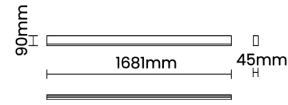

iSoft Wash S 168 | 42W

Product Reference

Environment Indoor

Installation Ceiling Surface

Construction & Materials

Housing Extruded Aluminium

Primary Lens -

Primary Reflector -

Secondary Reflector -

Body Finish White,Black,Custom

Diffuser Opal PC

Antiglare Baffle -

Thermal Management

Heat Sink Material Extruded Aluminium

Cooling Technique Passive Cooling

Optical System

Beam Direction Fixed Asymmetric

Tilt No

Swivel No

Electrical System

Driven with Constant Current Driver

Input Voltage/Hz 220V- 240V/50-60Hz

Control Gear Included

Mounting Integral

LED Power Watts 35.0W

System Power Watts 40.2W

Operating Voltage Vin 220-240 Vac

Power Factor p.f. > 0.95