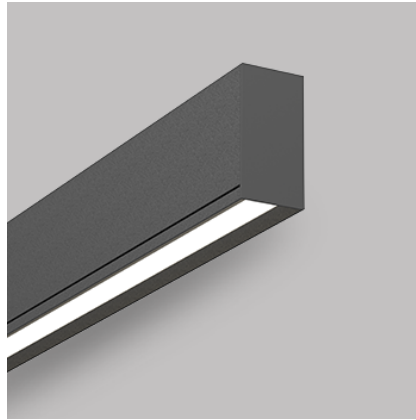

iSoft Wash S 168 | 42W

Product Reference

Environment Indoor

Installation Ceiling Surface

Construction & Materials

Housing Extruded Aluminium

Primary Lens -

Primary Reflector -

Secondary Reflector -

Body Finish White,Black,Custom

Diffuser Opal PC

Antiglare Baffle -

Thermal Management

Heat Sink Material Extruded Aluminium

Cooling Technique Passive Cooling

Optical System

Beam Direction Fixed Asymmetric

Tilt No

Swivel No

Electrical System

Driven with Constant Current Driver

Input Voltage/Hz 220V- 240V/50-60Hz

Control Gear Included

Mounting Integral

LED Power Watts 35.0W

System Power Watts 40.2W

Operating Voltage Vin 220-240 Vac

Power Factor p.f. > 0.95

Light Distribution

LED Technology

Binning 3 Step MacAdam

LED Life Time @ L70/B10 >50000 hours

Colour Rendering (CRI) CRI80,CRI90

Led Type SMD mid power

LED Fitted Samsung Mid power LED array 34-36Vdc/1050mA

Controls

Standard Switchable On/Off

Optional DDIM,CASAMBI,Non Dimmable

Ordering Details

Code Example:	Name	Watt	CCT	CRI	Angle	Finish	Control
	iSoft Wash S 168	42W	WW27K	CRI80		SWH	On/Off

Select one from each column with highlighted values to create the ordering code

NAME	WATT	LUMEN	EFFICACY	CCT	CRI	ANGLE	FINISH	CONTROL
iSoft Wash S 168	42W	2975	74	2700K	WW27K		White	Non Dimmable
		3055	76	3000K	WW30K		Black	Dali Dimmable
		3216	80	4000K	NW40K		Custom	Casambi
		3296	82	5700K	CW57K			
iSoft Wash S 168	42W			WW27K	CRI80		SWH	On/Off