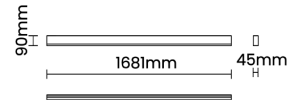

iSoft Wash S 168 | 30W

Product Reference

Environment Indoor

Installation Ceiling Surface

Construction & Materials

Housing Extruded Aluminium

Primary Lens -

Primary Reflector -

Secondary Reflector -

Body Finish White,Black,Custom

Diffuser Opal PC

Antiglare Baffle -

Thermal Management

Heat Sink Material Extruded Aluminium

Cooling Technique Passive Cooling

Optical System

Beam Direction Fixed Asymmetric

Tilt No

Swivel No

Electrical System

Driven with Constant Current Driver

Input Voltage/Hz 220V- 240V/50-60Hz

Control Gear Included

Mounting Integral

LED Power Watts 25.1W

System Power Watts 28.8W

Operating Voltage V_{in} 220-240 Vac

Power Factor p.f. > 0.95

LED Technology

Binning 3 Step MacAdam

LED Life Time @ L70/B10 >50000 hours

Colour Rendering (CRI) CRI80,CRI90

Led Type SMD mid power

LED Fitted Samsung Mid power LED array 34-36Vdc/750mA

Controls

Standard Switchable On/Off

Optional DDIM,CASAMBI,Non Dimmable

Ordering Details

Code Example:	Name	Watt	CCT	CRI	Angle	Finish	Control
	iSoft Wash S 168	30W	WW27K	CRI80		SWH	On/Off

Select one from each column with highlighted values to create the ordering code

NAME	WATT	LUMEN	EFFICACY	CCT	CRI	ANGLE	FINISH	CONTROL			
iSoft Wash S 168	30W	2189	76	2700K	WW27K	CRI80	White	SWH	Non Dimmable	On/Off	
		2246	78	3000K	WW30K		CRI90	Black	SBL	Dali Dimmable	DDIM
		2362	82	4000K	NW40K			Custom	CSM	Casambi	CBTM
		2419	84	5700K	CW57K						
iSoft Wash S 168	30W			WW27K	CRI80		SWH	On/Off