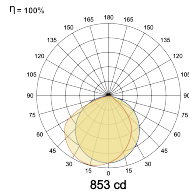

iSoft Wash S 168 | 30W

Product Reference

Environment Indoor

Installation Ceiling Surface

Construction & Materials

Housing Extruded Aluminium

Primary Lens -

Primary Reflector -

Secondary Reflector -

Body Finish White,Black,Custom

Diffuser Opal PC

Antiglare Baffle -

Thermal Management

Heat Sink Material Extruded Aluminium

Cooling Technique Passive Cooling

Optical System

Beam Direction Fixed Asymmetric

Tilt No

Swivel No

Electrical System

Driven with Constant Current Driver

Input Voltage/Hz 220V- 240V/50-60Hz

Control Gear Included

Mounting Integral

LED Power Watts 25.1W

System Power Watts 28.8W

Operating Voltage V_{in} 220-240 Vac

Power Factor p.f. > 0.95

LED Technology

Binning 3 Step MacAdam

LED Life Time @ L70/B10 >50000 hours

Colour Rendering (CRI) CRI80,CRI90

Led Type SMD mid power

LED Fitted Samsung Mid power LED array 34-36Vdc/750mA

Controls

Standard Switchable On/Off

Optional DDIM,CASAMBI,Non Dimmable

Ordering Details

Code Example:	Name	Watt	CCT	CRI	Angle	Finish	Control
	iSoft Wash S 168	30W	WW27K	CRI80		SWH	On/Off

Select one from each column with highlighted values to create the ordering code

NAME	WATT	LUMEN	EFFICACY	CCT	CRI	ANGLE	FINISH	CONTROL			
iSoft Wash S 168	30W	2189	76	2700K	WW27K	CRI80	White	SWH	Non Dimmable	On/Off	
		2246	78	3000K	WW30K		CRI90	Black	SBL	Dali Dimmable	DDIM
		2362	82	4000K	NW40K			Custom	CSM	Casambi	CBTM
		2419	84	5700K	CW57K						
iSoft Wash S 168	30W			WW27K	CRI80		SWH	On/Off