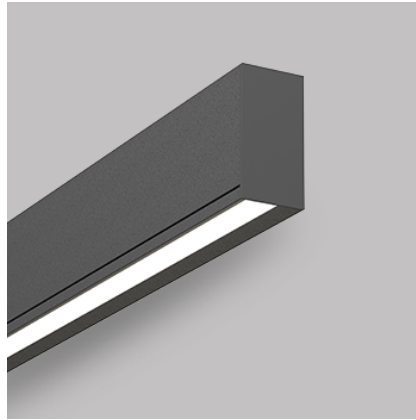

iSoft Wash S 168 | 30W

Product Reference

Environment Indoor

Installation Ceiling Surface

Construction & Materials

Housing Extruded Aluminium

Primary Lens -

Primary Reflector -

Secondary Reflector -

Body Finish White,Black,Custom

Diffuser Opal PC

Antiglare Baffle -

Thermal Management

Heat Sink Material Extruded Aluminium

Cooling Technique Passive Cooling

Optical System

Beam Direction Fixed Asymmetric

Tilt No

Swivel No

Electrical System

Driven with Constant Current Driver

Input Voltage/Hz 220V- 240V/50-60Hz

Control Gear Included

Mounting Integral

LED Power Watts 25.1W

System Power Watts 28.8W

Operating Voltage V_{in} 220-240 Vac

Power Factor p.f. > 0.95

LED Technology

Binning 3 Step MacAdam

LED Life Time @ L70/B10 >50000 hours

Colour Rendering (CRI) CRI80,CRI90

Led Type SMD mid power

LED Fitted Samsung Mid power LED array 34-36Vdc/750mA

Controls

Standard Switchable On/Off

Optional DDIM,CASAMBI,Non Dimmable

Ordering Details

Code Example:	Name	Watt	CCT	CRI	Angle	Finish	Control
	iSoft Wash S 168	30W	WW27K	CRI80		SWH	On/Off

Select one from each column with highlighted values to create the ordering code

NAME	WATT	LUMEN	EFFICACY	CCT	CRI	ANGLE	FINISH	CONTROL			
iSoft Wash S 168	30W	2189	76	2700K	WW27K	CRI80	White	SWH	Non Dimmable	On/Off	
		2246	78	3000K	WW30K		CRI90	Black	SBL	Dali Dimmable	DDIM
		2362	82	4000K	NW40K			Custom	CSM	Casambi	CBTM
		2419	84	5700K	CW57K						
iSoft Wash S 168	30W			WW27K	CRI80		SWH	On/Off