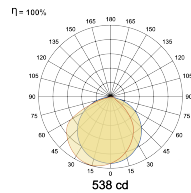

LED Power Watts 17.1W

System Power Watts 19.6W

Operating Voltage Vin 220-240 Vac

Power Factor p.f. > 0.95

Light Distribution

LED Technology

Binning 3 Step MacAdam

LED Life Time @ L70/B10 >50000 hours