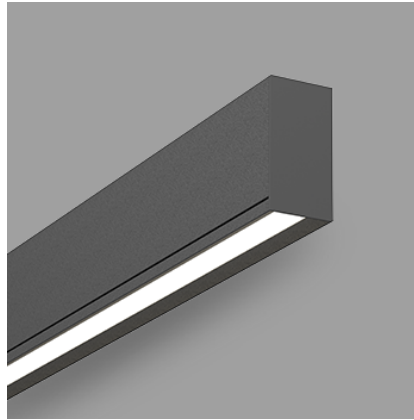

iSoft Wash S 56 | 20W

Product Reference

Environment Indoor

Installation Ceiling Surface

Construction & Materials

Housing Extruded Aluminium

Primary Lens -

Primary Reflector -

Secondary Reflector -

Body Finish White,Black,Custom

Diffuser Opal PC

Antiglare Baffle -

Thermal Management

Heat Sink Material Extruded Aluminium

Cooling Technique Passive Cooling

Optical System

Beam Direction Fixed Asymmetric

Tilt No

Swivel No

Electrical System

Driven with Constant Current Driver

Input Voltage/Hz 220V- 240V/50-60Hz

Control Gear Included

Mounting Integral

LED Power Watts 17.1W

System Power Watts 19.6W

Operating Voltage Vin 220-240 Vac

Power Factor p.f. > 0.95

Light Distribution

LED Technology

Binning 3 Step MacAdam

LED Life Time @ L70/B10 >50000 hours

Colour Rendering (CRI) CRI80,CRI90

Led Type SMD mid power

LED Fitted Samsung Mid power LED array 34-36Vdc/500mA

Controls

Standard Switchable On/Off

Optional DDIM,CASAMBI,Non Dimmable

Ordering Details

Code Example:	Name	Watt	CCT	CRI	Angle	Finish	Control
	iSoft Wash S 56	20W	WW27K	CRI80		SWH	On/Off

Select one from each column with highlighted values to create the ordering code

NAME	WATT	LUMEN	EFFICACY	CCT	CRI	ANGLE	FINISH	CONTROL	
iSoft Wash S 56	20W	1372	70	2700K	WW27K	CRI80	White	Non Dimmable	On/Off
		1411	72	3000K	WW30K	CRI90	Black	Dali Dimmable	DDIM
		1490	76	4000K	NW40K		Custom	Casambi	CBTM
		1529	78	5700K	CW57K				
iSoft Wash S 56	20W			WW27K	CRI80		SWH	On/Off