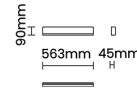

iSoft Wash S 56 | 20W

Product Reference

Environment Indoor

Installation Ceiling Surface

Construction & Materials

Housing Extruded Aluminium

Primary Lens -

Primary Reflector -

Secondary Reflector -

Body Finish White,Black,Custom

Diffuser Opal PC

Antiglare Baffle -

Thermal Management

Heat Sink Material Extruded Aluminium

Cooling Technique Passive Cooling

Optical System

Beam Direction Fixed Asymmetric

Tilt No

Swivel No

Electrical System

Driven with Constant Current Driver

Input Voltage/Hz 220V- 240V/50-60Hz

Control Gear Included

Mounting Integral

LED Power Watts 17.1W

System Power Watts 19.6W

Operating Voltage Vin 220-240 Vac

Power Factor p.f. > 0.95