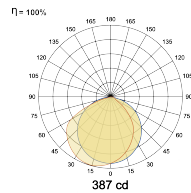

LED Power Watts 11.7W

System Power Watts 13.4W

Operating Voltage Vin 220-240 Vac

Power Factor p.f. > 0.95

Light Distribution

LED Technology

Binning 3 Step MacAdam

LED Life Time @ L70/B10 >50000 hours