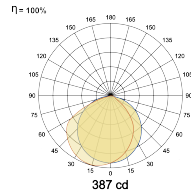

iSoft Wash S 56 | 14W

Product Reference

Environment Indoor

Installation Ceiling Surface

Construction & Materials

Housing Extruded Aluminium

Primary Lens -

Primary Reflector -

Secondary Reflector -

Body Finish White,Black,Custom

Diffuser Opal PC

Antiglare Baffle -

Thermal Management

Heat Sink Material Extruded Aluminium

Cooling Technique Passive Cooling

Optical System

Beam Direction Fixed Asymmetric

Tilt No

Swivel No

Electrical System

Driven with Constant Current Driver

Input Voltage/Hz 220V- 240V/50-60Hz

Control Gear Included

Mounting Integral

LED Power Watts 11.7W

System Power Watts 13.4W

Operating Voltage Vin 220-240 Vac

Power Factor p.f. > 0.95

LED Technology

Binning 3 Step MacAdam

LED Life Time @ L70/B10 >50000 hours

Colour Rendering (CRI) CRI80,CRI90

Led Type SMD mid power

LED Fitted Samsung Mid power LED array 34-36Vdc/350mA

Controls

Standard Switchable On/Off

Optional DDIM,CASAMBI,Non Dimmable

Ordering Details

Code Example:	Name	Watt	CCT	CRI	Angle	Finish	Control
	iSoft Wash S 56	14W	WW27K	CRI80		SWH	On/Off

Select one from each column with highlighted values to create the ordering code

NAME	WATT	LUMEN	EFFICACY	CCT	CRI	ANGLE	FINISH	CONTROL
iSoft Wash S 56	14W	992	74	2700K	WW27K	CRI80	White	Non Dimmable
		1018	76	3000K	WW30K	CRI90	Black	Dali Dimmable
		1072	80	4000K	NW40K		Custom	Casambi
		1099	82	5700K	CW57K			
iSoft Wash S 56	14W			WW27K	CRI80		SWH	On/Off