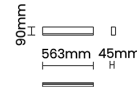

iSoft Wash S 56 | 14W

Product Reference

Environment Indoor

Installation Ceiling Surface

Construction & Materials

Housing Extruded Aluminium

Primary Lens -

Primary Reflector -

Secondary Reflector -

Body Finish White,Black,Custom

Diffuser Opal PC

Antiglare Baffle -

Thermal Management

Heat Sink Material Extruded Aluminium

Cooling Technique Passive Cooling

Optical System

Beam Direction Fixed Asymmetric

Tilt No

Swivel No

Electrical System

Driven with Constant Current Driver

Input Voltage/Hz 220V- 240V/50-60Hz

Control Gear Included

Mounting Integral

LED Power Watts 11.7W

System Power Watts 13.4W

Operating Voltage Vin 220-240 Vac

Power Factor p.f. > 0.95