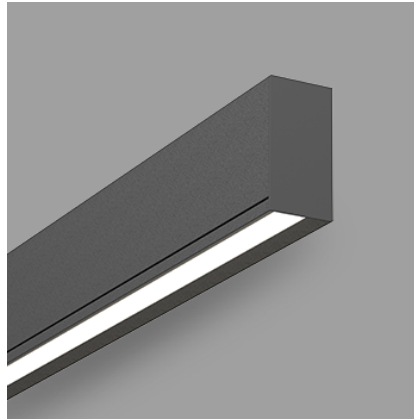

iSoft Wash S 56 | 14W

Product Reference

Environment Indoor

Installation Ceiling Surface

Construction & Materials

Housing Extruded Aluminium

Primary Lens -

Primary Reflector -

Secondary Reflector -

Body Finish White,Black,Custom

Diffuser Opal PC

Antiglare Baffle -

Thermal Management

Heat Sink Material Extruded Aluminium

Cooling Technique Passive Cooling

Optical System

Beam Direction Fixed Asymmetric

Tilt No

Swivel No

Electrical System

Driven with Constant Current Driver

Input Voltage/Hz 220V- 240V/50-60Hz

Control Gear Included

Mounting Integral

LED Power Watts 11.7W

System Power Watts 13.4W

Operating Voltage Vin 220-240 Vac

Power Factor p.f. > 0.95

Light Distribution

LED Technology

Binning 3 Step MacAdam

LED Life Time @ L70/B10 >50000 hours

Colour Rendering (CRI) CRI80,CRI90

Led Type SMD mid power

LED Fitted Samsung Mid power LED array 34-36Vdc/350mA

Controls

Standard Switchable On/Off

Optional DDIM,CASAMBI,Non Dimmable

Ordering Details

Code Example:	Name	Watt	CCT	CRI	Angle	Finish	Control
	iSoft Wash S 56	14W	WW27K	CRI80		SWH	On/Off

Select one from each column with highlighted values to create the ordering code

NAME	WATT	LUMEN	EFFICACY	CCT	CRI	ANGLE	FINISH	CONTROL	
iSoft Wash S 56	14W	992	74	2700K	WW27K	CRI80	White	Non Dimmable	On/Off
		1018	76	3000K	WW30K	CRI90	Black	Dali Dimmable	DDIM
		1072	80	4000K	NW40K		Custom	Casambi	CBTM
		1099	82	5700K	CW57K				
iSoft Wash S 56	14W			WW27K	CRI80		SWH	On/Off