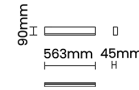

iSoft Wash S 56 | 14W

Product Reference

Environment Indoor

Installation Ceiling Surface

Construction & Materials

Housing Extruded Aluminium

Primary Lens -

Primary Reflector -

Secondary Reflector -

Body Finish White,Black,Custom

Diffuser Opal PC

Antiglare Baffle -

Thermal Management

Heat Sink Material Extruded Aluminium

Cooling Technique Passive Cooling

Optical System

Beam Direction Fixed Asymmetric

Tilt No

Swivel No

Electrical System

Driven with Constant Current Driver

Input Voltage/Hz 220V- 240V/50-60Hz

Control Gear Included

Mounting Integral

LED Power Watts 11.7W

System Power Watts 13.4W

Operating Voltage Vin 220-240 Vac

Power Factor p.f. > 0.95

LED Technology

Binning 3 Step MacAdam

LED Life Time @ L70/B10 >50000 hours

Colour Rendering (CRI) CRI80,CRI90

Led Type SMD mid power

LED Fitted Samsung Mid power LED array 34-36Vdc/350mA

Controls

Standard Switchable On/Off

Optional DDIM,CASAMBI,Non Dimmable

Ordering Details

Code Example:	Name	Watt	CCT	CRI	Angle	Finish	Control
	iSoft Wash S 56	14W	WW27K	CRI80		SWH	On/Off

Select one from each column with highlighted values to create the ordering code

NAME	WATT	LUMEN	EFFICACY	CCT	CRI	ANGLE	FINISH	CONTROL
iSoft Wash S 56	14W	992	74	2700K	WW27K	CRI80	White	Non Dimmable
		1018	76	3000K	WW30K	CRI90	Black	Dali Dimmable
		1072	80	4000K	NW40K		Custom	Casambi
		1099	82	5700K	CW57K			
iSoft Wash S 56	14W			WW27K	CRI80		SWH	On/Off