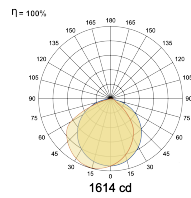

## Optical System

Beam Direction Fixed Asymmetric

Tilt No

Swivel No

Power Factor p.f. > 0.95