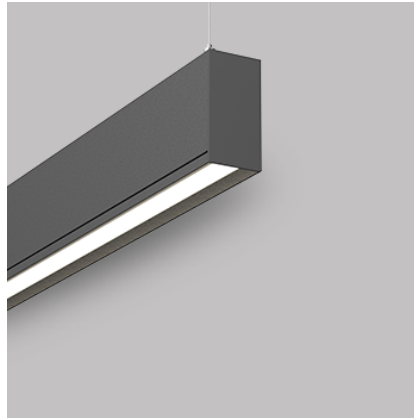

iSoft Wash P 168 | 60W

Product Reference

Environment Indoor

Installation Ceiling Suspended

Construction & Materials

Housing Extruded Aluminium

Primary Lens -

Primary Reflector -

Secondary Reflector -

Body Finish White,Black,Custom

Diffuser Opal PC

Antiglare Baffle -

Thermal Management

Heat Sink Material Extruded Aluminium

Cooling Technique Passive Cooling

Optical System

Beam Direction Fixed Asymmetric

Tilt No

Swivel No

Electrical System

Driven with Constant Current Driver

Input Voltage/Hz 220V- 240V/50-60Hz

Control Gear Included

Mounting Integral

LED Power Watts 51.2W

System Power Watts 58.8W

Operating Voltage Vin 220-240 Vac

Power Factor p.f. > 0.95

LED Technology

Binning 3 Step MacAdam

LED Life Time @ L70/B10 >50000 hours

Colour Rendering (CRI) CRI80,CRI90

Led Type SMD mid power

LED Fitted Samsung Mid power LED array 34-36Vdc/1550mA

Controls

Standard Switchable On/Off

Optional DDIM,CASAMBI,Non Dimmable

Ordering Details

Code Example:	Name	Watt	CCT	CRI	Angle	Finish	Control
	iSoft Wash P 168	60W	WW27K	CRI80		SWH	On/Off

Select one from each column with highlighted values to create the ordering code

NAME	WATT	LUMEN	EFFICACY	CCT	CRI	ANGLE	FINISH	CONTROL			
iSoft Wash P 168	60W	4116	70	2700K	WW27K	CRI80	White	SWH	Non Dimmable	On/Off	
		4234	72	3000K	WW30K		CRI90	Black	SBL	Dali Dimmable	DDIM
		4469	76	4000K	NW40K			Custom	CSM	Casambi	CBTM
		4586	78	5700K	CW57K						
iSoft Wash P 168	60W			WW27K	CRI80		SWH	On/Off