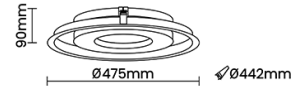

oH-Ho R | 30W

Product Reference

Environment Indoor

Installation Ceiling Recess

Construction & Materials

Housing Spun Aluminium

Primary Lens -

Primary Reflector -

Secondary Reflector -

Body Finish White,Black,Custom

Diffuser Premium high-transmission opal

Antiglare Baffle -

Thermal Management

Heat Sink Material Aluminium

Cooling Technique Passive Cooling

Optical System

Beam Direction General Diffuse

Tilt No

Swivel No

Electrical System

Driven with Constant Current Driver

Input Voltage/Hz 220V- 240V/50-60Hz

Control Gear Included

Mounting Integral

LED Power Watts 23.3W

System Power Watts 26.8W

Operating Voltage Vin 220-240 Vac

Power Factor p.f. > 0.95

Ordering Details

Code Example:	Name	Watt	CCT	CRI	Angle	Finish	Control
	oH-Ho R	30W	WW27K	CRI80	127°	SWH	On/Off

Select one from each column with highlighted values to create the ordering code

NAME	WATT	LUMEN	EFFICACY	CCT	CRI	ANGLE	FINISH	CONTROL
oH-Ho R	30W	1876	70	2700K	WW27K	127°	White	Non Dimmable
		1956	73	3000K	WW30K		Black	Phase Dimmable
		2064	77	4000K	NW40K		Custom	Dali Dimmable
		2144	80	5700K	CW57K			Casambi
				2700K-5700K	TW			
oH-Ho R	30W			WW27K	CRI80	127°	SWH	On/Off

LED Technology

Binning 3 Step MacAdam

LED Life Time @ L70/B10 >50000 hours

Colour Rendering (CRI) CRI80,CRI90

Led Type SMD mid power

LED Fitted Samsung Mid power LED array 32V-36Vdc/700mA

Controls

Standard Switchable On/Off

Optional PDIM,DDIM,CASAMBI,Non Dimmable