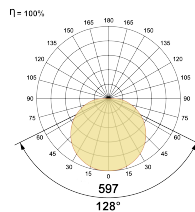

LED Power Watts 23.3W

System Power Watts 26.8W

Operating Voltage Vin 220-240 Vac

Power Factor p.f. > 0.95

Ordering Details

| Code Example: | Name | Watt | CCT | CRI | Angle | Finish | Control |
|---------------|---------|------|-------|-------|-------|--------|---------|
| | oH-Ho R | 30W | WW27K | CRI80 | 127° | SWH | On/Off |

Select one from each column with highlighted values to create the ordering code

| NAME | WATT | LUMEN | EFFICACY | CCT | CRI | ANGLE | FINISH | CONTROL |
|---------|------|-------|----------|-------------|-------|-------|--------|----------------|
| oH-Ho R | 30W | 1876 | 70 | 2700K | WW27K | 127° | White | Non Dimmable |
| | | 1956 | 73 | 3000K | WW30K | | Black | Phase Dimmable |
| | | 2064 | 77 | 4000K | NW40K | | Custom | Dali Dimmable |
| | | 2144 | 80 | 5700K | CW57K | | | Casambi |
| | | | | 2700K-5700K | TW | | | |
| oH-Ho R | 30W | | | WW27K | CRI80 | 127° | SWH | On/Off |