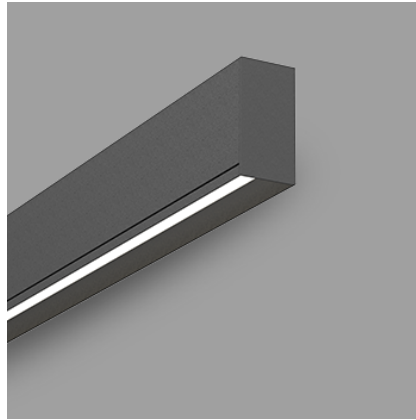

iSoft Deep S 168 | 60W

Product Reference

Environment Indoor

Installation Ceiling Surface

Construction & Materials

Housing Extruded Aluminium

Primary Lens -

Primary Reflector -

Secondary Reflector -

Body Finish White,Black,Custom

Diffuser Opal PC

Antiglare Baffle -

Thermal Management

Heat Sink Material Extruded Aluminium

Cooling Technique Passive Cooling

Optical System

Beam Direction General Diffuse

Tilt No

Swivel No

Electrical System

Driven with Constant Current Driver

Input Voltage/Hz 220V- 240V/50-60Hz

Control Gear Included

Mounting Integral

LED Power Watts 52.5W

System Power Watts 60.3W

Operating Voltage Vin 220-240 Vac

Power Factor p.f. > 0.95

LED Technology

Binning 3 Step MacAdam

LED Life Time @ L70/B10 >50000 hours

Colour Rendering (CRI) CRI80,CRI90

Led Type SMD mid power

LED Fitted Samsung Mid power LED array 34-36Vdc/1550mA

Controls

Standard Switchable On/Off

Optional DDIM,CASAMBI,Non Dimmable

Ordering Details

Code Example:	Name	Watt	CCT	CRI	Angle	Finish	Control
	iSoft Deep S 168	60W	WW27K	CRI80	110°	SWH	On/Off

Select one from each column with highlighted values to create the ordering code

NAME	WATT	LUMEN	EFFICACY	CCT	CRI	ANGLE	FINISH	CONTROL
iSoft Deep S 168	60W	4884	81	2700K	WW27K	110°	White	Non Dimmable
		5005	83	3000K	WW30K		Black	Dali Dimmable
		5246	87	4000K	NW40K		Custom	Casambi
		5367	89	5700K	CW57K			
iSoft Deep S 168	60W			WW27K	CRI80	110°	SWH	On/Off