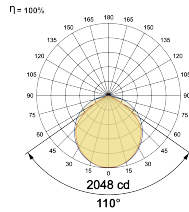

iSoft Deep S 168 | 60W

Product Reference

Environment Indoor

Installation Ceiling Surface

Construction & Materials

Housing Extruded Aluminium

Primary Lens -

Primary Reflector -

Secondary Reflector -

Body Finish White,Black,Custom

Diffuser Opal PC

Antiglare Baffle -

Thermal Management

Heat Sink Material Extruded Aluminium

Cooling Technique Passive Cooling

Optical System

Beam Direction General Diffuse

Tilt No

Swivel No

Electrical System

Driven with Constant Current Driver

Input Voltage/Hz 220V- 240V/50-60Hz

Control Gear Included

Mounting Integral

LED Power Watts 52.5W

System Power Watts 60.3W

Operating Voltage Vin 220-240 Vac

Power Factor p.f. > 0.95

LED Technology

Binning 3 Step MacAdam

LED Life Time @ L70/B10 >50000 hours

Colour Rendering (CRI) CRI80,CRI90

Led Type SMD mid power

LED Fitted Samsung Mid power LED array 34-36Vdc/1550mA

Controls

Standard Switchable On/Off

Optional DDIM,CASAMBI,Non Dimmable

Ordering Details

Code Example:	Name	Watt	CCT	CRI	Angle	Finish	Control
	iSoft Deep S 168	60W	WW27K	CRI80	110°	SWH	On/Off

Select one from each column with highlighted values to create the ordering code

NAME	WATT	LUMEN	EFFICACY	CCT	CRI	ANGLE	FINISH	CONTROL
iSoft Deep S 168	60W	4884	81	2700K	WW27K	110°	White	Non Dimmable
		5005	83	3000K	WW30K		Black	Dali Dimmable
		5246	87	4000K	NW40K		Custom	Casambi
		5367	89	5700K	CW57K			
iSoft Deep S 168	60W			WW27K	CRI80	110°	SWH	On/Off