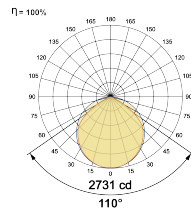

Light Distribution

LED Technology

Binning 3 Step MacAdam

LED Life Time @ L70/B10 >50000 hours

Colour Rendering (CRI) CRI80,CRI90

Led Type SMD mid power

LED Fitted Samsung Mid power LED array 34-36Vdc/2000mA

Controls

Standard Switchable On/Off

Optional DDIM,BTMM,CASAMBI,Non Dimmable

Ordering Details

Code Example:	Name	Watt	CCT	CRI	Angle	Finish	Control
	iSoft Deep R 224	80W	WW27K	CRI80	110°	SWH	On/Off

Select one from each column with highlighted values to create the ordering code

NAME	WATT	LUMEN	EFFICACY	CCT	CRI	ANGLE	FINISH	CONTROL		
iSoft Deep R 224	80W	6512	81	2700K	WW27K	110°	White	SWH	Non Dimmable	On/Off
		6673	83	3000K	WW30K		Black	SBL	Dali Dimmable	DDIM
		6995	87	4000K	NW40K		Custom	CSM	Bluetooth Dimmable	BTMM
		7156	89	5700K	CW57K		Casambi	CBTM		
iSoft Deep R 224	80W			WW27K	CRI80	110°	SWH	On/Off