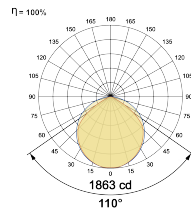

Light Distribution

LED Technology

Binning 3 Step MacAdam

LED Life Time @ L70/B10 >50000 hours

Colour Rendering (CRI) CRI80,CRI90

Led Type SMD mid power

LED Fitted Samsung Mid power LED array 34-36Vdc/1400mA

Controls

Standard Switchable On/Off

Optional DDIM,BTMM,CASAMBI,Non Dimmable

Ordering Details

Code Example:	Name	Watt	CCT	CRI	Angle	Finish	Control
	iSoft Deep R 224	56W	WW27K	CRI80	110°	SWH	On/Off

Select one from each column with highlighted values to create the ordering code

NAME	WATT	LUMEN	EFFICACY	CCT	CRI	ANGLE	FINISH	CONTROL
iSoft Deep R 224	56W	4449	83	2700K	WW27K	110°	White	Non Dimmable On/Off Dali Dimmable DDIM Bluetooth Dimmable BTMM Casambi CBTM
		4556	85	3000K	WW30K		Black	
		4770	89	4000K	NW40K		Custom	
		4878	91	5700K	CW57K		CSM	
iSoft Deep R 224	56W			WW27K	CRI80	110°	SWH	On/Off