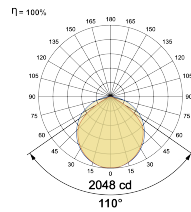

Light Distribution

LED Technology

Binning 3 Step MacAdam

LED Life Time @ L70/B10 >50000 hours

Colour Rendering (CRI) CRI80,CRI90

Led Type SMD mid power

LED Fitted Samsung Mid power LED array 34-36Vdc/1550mA

Controls

Standard Switchable On/Off

Optional DDIM,BTMM,CASAMBI,Non Dimmable

Ordering Details

Code Example:	Name	Watt	CCT	CRI	Angle	Finish	Control
	iSoft Deep R 168	60W	WW27K	CRI80	110°	SWH	On/Off

Select one from each column with highlighted values to create the ordering code

NAME	WATT	LUMEN	EFFICACY	CCT	CRI	ANGLE	FINISH	CONTROL		
iSoft Deep R 168	60W	4884	81	2700K	WW27K	110°	White	SWH	Non Dimmable	On/Off
		5005	83	3000K	WW30K		Black	SBL	Dali Dimmable	DDIM
		5246	87	4000K	NW40K		Custom	CSM	Bluetooth Dimmable	BTMM
		5367	89	5700K	CW57K		Casambi		CBTM	
iSoft Deep R 168	60W			WW27K	CRI80	110°	SWH	On/Off