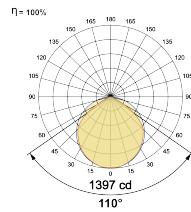

Light Distribution

LED Technology

Binning 3 Step MacAdam

LED Life Time @ L70/B10 >50000 hours

Colour Rendering (CRI) CRI80,CRI90

Led Type SMD mid power

LED Fitted Samsung Mid power LED array 34-36Vdc/1050mA

Controls

Standard Switchable On/Off

Optional DDIM,BTMM,CASAMBI,Non Dimmable

Ordering Details

Code Example:	Name	Watt	CCT	CRI	Angle	Finish	Control
	iSoft Deep R 168	42W	WW27K	CRI80	110°	SWH	On/Off

Select one from each column with highlighted values to create the ordering code

NAME	WATT	LUMEN	EFFICACY	CCT	CRI	ANGLE	FINISH	CONTROL		
iSoft Deep R 168	42W	3337	83	2700K	WW27K	110°	White	SWH	Non Dimmable	On/Off
		3417	85	3000K	WW30K		Black	SBL	Dali Dimmable	DDIM
		3578	89	4000K	NW40K		Custom	CSM	Bluetooth Dimmable	BTMM
		3658	91	5700K	CW57K		Casambi		CBTM	
iSoft Deep R 168	42W			WW27K	CRI80	110°	SWH	On/Off