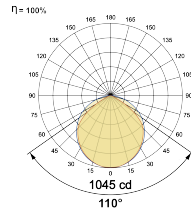

iSoft Deep P 168 | 30W

Product Reference

Environment Indoor

Installation Ceiling Suspended

Construction & Materials

Housing Extruded Aluminium

Primary Lens -

Primary Reflector -

Secondary Reflector -

Body Finish White,Black,Custom

Diffuser Opal PC

Antiglare Baffle -

Thermal Management

Heat Sink Material Extruded Aluminium

Cooling Technique Passive Cooling

Optical System

Beam Direction General Diffuse

Tilt No

Swivel No

Electrical System

Driven with Constant Current Driver

Input Voltage/Hz 220V- 240V/50-60Hz

Control Gear Included

Mounting Integral

LED Power Watts 25.6W

System Power Watts 29.4W

Operating Voltage V_{in} 220-240 Vac

Power Factor p.f. > 0.95

Ordering Details

Code Example:	Name	Watt	CCT	CRI	Angle	Finish	Control
	iSoft Deep P 168	30W	WW27K	CRI80	110°	SWH	On/Off

Select one from each column with highlighted values to create the ordering code

NAME	WATT	LUMEN	EFFICACY	CCT	CRI	ANGLE	FINISH	CONTROL			
iSoft Deep P 168	30W	2499	85	2700K	WW27K	110°	White	SWH	Non Dimmable	On/Off	
		2558	87	3000K	WW30K		CRI90	Black	SBL	Dali Dimmable	DDIM
		2675	91	4000K	NW40K		Custom	CSM	Casambi	CBTM	
		2734	93	5700K	CW57K						
iSoft Deep P 168	30W			WW27K	CRI80	110°	SWH	On/Off			

LED Technology

Binning 3 Step MacAdam

LED Life Time @ L70/B10 >50000 hours

Colour Rendering (CRI) CRI80,CRI90

Led Type SMD mid power

LED Fitted Samsung Mid power LED array 34-36Vdc/750mA

Controls

Standard Switchable On/Off

Optional DDIM,CASAMBI,Non Dimmable