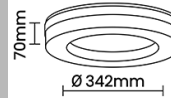

oH-Ho NXT | 30W

Product Reference

Environment Indoor

Installation Ceiling Surface

Construction & Materials

Housing Spun Aluminium

Primary Lens -

Primary Reflector -

Secondary Reflector -

Body Finish White,Black,Custom

Diffuser Premium high-transmission opal

Antiglare Baffle -

Thermal Management

Heat Sink Material Aluminium

Cooling Technique Passive Cooling

Optical System

Beam Direction General Diffuse

Tilt No

Swivel No

Electrical System

Driven with Constant Current Driver

Input Voltage/Hz 220V- 240V/50-60Hz

Control Gear Included

Mounting Integral

LED Power Watts 23.3W

System Power Watts 26.8W

Operating Voltage Vin 220-240 Vac

Power Factor p.f. > 0.95