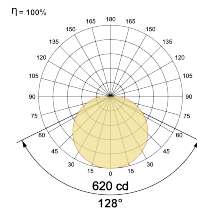

LED Power Watts 23.3W

System Power Watts 26.8W

Operating Voltage Vin 220-240 Vac

Power Factor p.f. > 0.95

Light Distribution

LED Technology

Binning 3 Step MacAdam

LED Life Time @ L70/B10 >50000 hours

Colour Rendering (CRI) CRI80,CRI90

Led Type SMD mid power

LED Fitted Samsung Mid power LED array 32V-36Vdc/700mA

Controls

Standard Switchable On/Off

Optional PDIM,DDIM,CASAMBI,Non Dimmable

Ordering Details

Code Example:	Name	Watt	CCT	CRI	Angle	Finish	Control
	oH-Ho NXT	30W	WW27K	CRI80	128°	SWH	On/Off