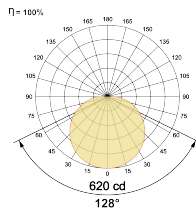

Light Distribution

LED Technology

Binning 3 Step MacAdam

LED Life Time @ L70/B10 >50000 hours

Colour Rendering (CRI) CRI80,CRI90

Led Type SMD mid power

LED Fitted Samsung Mid power LED array 32V-36Vdc/700mA

Controls

Standard Switchable On/Off

Optional PDIM,DDIM,CASAMBI,Non Dimmable

Ordering Details

Code Example:	Name	Watt	CCT	CRI	Angle	Finish	Control
	oH-Ho NXT	30W	WW27K	CRI80	128°	SWH	On/Off

Select one from each column with highlighted values to create the ordering code

NAME	WATT	LUMEN	EFFICACY	CCT	CRI	ANGLE	FINISH	CONTROL
oH-Ho NXT	30W	1930	72	2700K	WW27K	128°	White	Non Dimmable
		2010	75	3000K	WW30K		Black	Phase Dimmable
		2144	80	4000K	NW40K		Custom	Dali Dimmable
		2198	82	5700K	CW57K			Casambi
				2700K-5700K	TW			
oH-Ho NXT	30W			WW27K	CRI80	128°	SWH	On/Off