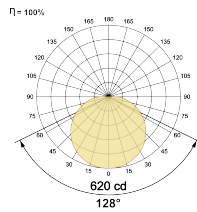

Light Distribution

LED Technology

Binning 3 Step MacAdam

LED Life Time @ L70/B10 >50000 hours

Colour Rendering (CRI) CRI80,CRI90

Led Type SMD mid power

LED Fitted Samsung Mid power LED array 32V-36Vdc/700mA

Controls

Standard Switchable On/Off

Optional PDIM,DDIM,CASAMBI,Non Dimmable

Ordering Details

Code Example:	Name	Watt	CCT	CRI	Angle	Finish	Control
	oH-Ho NXT	30W	WW27K	CRI80	128°	SWH	On/Off

Select one from each column with highlighted values to create the ordering code

NAME	WATT	LUMEN	EFFICACY	CCT		CRI	ANGLE	FINISH		CONTROL	
oH-Ho NXT	30W	1930	72	2700K	WW27K	CRI80	128°	White	SWH	Non Dimmable	On/Off
		2010	75	3000K	WW30K	CRI90		Black	SBL	Phase Dimmable	PDIM
		2144	80	4000K	NW40K			Custom	CSM	Dali Dimmable	DDIM
		2198	82	5700K	CW57K					Casambi	CBTM
				2700K-5700K	TW						
oH-Ho NXT	30W			WW27K		CRI80	128°	SWH		On/Off