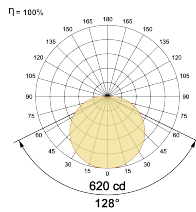

Light Distribution

LED Technology

Binning 3 Step MacAdam

LED Life Time @ L80/B10 >50000 hours

Colour Rendering (CRI) CRI80,CRI90

Led Type SMD mid power

LED Fitted Osram/Samsung Mid power LED array 32V-36Vdc/700mA

Controls

Standard Switchable On/Off

Optional PDIM,DDIM,CASAMBI,Non Dimmable

Ordering Details

Code Example:	Name	Watt	CCT	CRI	Angle	Finish	Control
	oH-Ho NXT	30W	WW27K	CRI80	128°	SWH	On/Off

Select one from each column with highlighted values to create the ordering code

NAME	WATT	LUMEN	EFFICACY	CCT	CRI	ANGLE	FINISH	CONTROL
oH-Ho NXT	30W	1930	72	2700K	WW27K	128°	White	Non Dimmable
		2010	75	3000K	WW30K		Black	Phase Dimmable
		2144	80	4000K	NW40K		Custom	Dali Dimmable
		2198	82	5700K	CW57K			Casambi
				2700K-5700K	TW			
oH-Ho NXT	30W			WW27K	CRI80	128°	SWH	On/Off