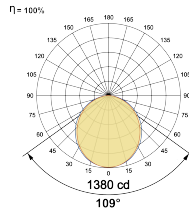

iSoft S 168 | 42W

Product Reference

Environment Indoor

Installation Ceiling Surface

Construction & Materials

Housing Extruded Aluminium

Primary Lens -

Primary Reflector -

Secondary Reflector -

Body Finish White,Black,Custom

Diffuser Opal PC

Antiglare Baffle -

Thermal Management

Heat Sink Material Extruded Aluminium

Cooling Technique Passive Cooling

Optical System

Beam Direction General Diffuse

Tilt No

Swivel No

Electrical System

Driven with Constant Current Driver

Input Voltage/Hz 220V- 240V/50-60Hz

Control Gear Included

Mounting Integral

LED Power Watts 34.5W

System Power Watts 39.6W

Operating Voltage Vin 220-240 Vac

Power Factor p.f. > 0.95

Ordering Details

Code Example:	Name	Watt	CCT	CRI	Angle	Finish	Control
	iSoft S 168	42W	WW27K	CRI80	109°	SWH	On/Off

Select one from each column with highlighted values to create the ordering code

NAME	WATT	LUMEN	EFFICACY	CCT		CRI	ANGLE	FINISH		CONTROL	
iSoft S 168	42W	3485	88	2700K	WW27K	CRI80	109°	White	SWH	Non Dimmable	On/Off
		3604	91	3000K	WW30K	CRI90		Black	SBL	Dali Dimmable	DDIM
		3802	96	4000K	NW40K			Custom	CSM	Casambi	CBTM
		3881	98	5700K	CW57K						
iSoft S 168	42W			WW27K	CRI80	109°	SWH		On/Off		

LED Technology

Binning 3 Step MacAdam

LED Life Time @ L70/B10 >50000 hours

Colour Rendering (CRI) CRI80,CRI90

Led Type SMD mid power

LED Fitted Samsung Mid power LED array 34-36Vdc/1050mA

Controls

Standard Switchable On/Off

Optional DDIM,CASAMBI,Non Dimmable