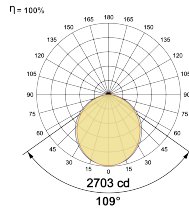

Light Distribution

LED Technology

Binning 3 Step MacAdam

LED Life Time @ L70/B10 >50000 hours

Colour Rendering (CRI) CRI80,CRI90

Led Type SMD mid power

LED Fitted Samsung Mid power LED array 34-36Vdc/2000mA

Controls

Standard Switchable On/Off

Optional DDIM,BTMM,CASAMBI,Non Dimmable

Ordering Details

Code Example:	Name	Watt	CCT	CRI	Angle	Finish	Control
	iSoft R 224	80W	WW27K	CRI80	109°	SWH	On/Off

Select one from each column with highlighted values to create the ordering code

NAME	WATT	LUMEN	EFFICACY	CCT	CRI	ANGLE	FINISH	CONTROL			
iSoft R 224	80W	6811	86	2700K	WW27K	CRI80	109°	White	SWH	Non Dimmable	On/Off
		7049	89	3000K	WW30K	CRI90		Black	SBL	Dali Dimmable	DDIM
		7445	94	4000K	NW40K			Custom	CSM	Bluetooth Dimmable	BTMM
		7603	96	5700K	CW57K					Casambi	CBTM
iSoft R 224	80W			WW27K	CRI80	109°	SWH			On/Off