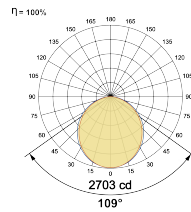

Light Distribution

LED Technology

Binning 3 Step MacAdam

LED Life Time @ L70/B10 >50000 hours

Colour Rendering (CRI) CRI80,CRI90

Led Type SMD mid power

LED Fitted Samsung Mid power LED array 34-36Vdc/2000mA

Controls

Standard Switchable On/Off

Optional DDIM,BTDM,CASAMBI,Non Dimmable

Ordering Details

Code Example:	Name	Watt	CCT	CRI	Angle	Finish	Control
	iSoft R 224	80W	WW27K	CRI80	109°	SWH	On/Off

Select one from each column with highlighted values to create the ordering code

NAME	WATT	LUMEN	EFFICACY	CCT	CRI	ANGLE	FINISH	CONTROL			
iSoft R 224	80W	6811	86	2700K	WW27K	CRI80	109°	White	SWH	Non Dimmable	On/Off
		7049	89	3000K	WW30K	CRI90		Black	SBL	Dali Dimmable	DDIM
		7445	94	4000K	NW40K			Custom	CSM	Bluetooth Dimmable	BTM
		7603	96	5700K	CW57K					Casambi	CBTM
iSoft R 224	80W			WW27K	CRI80	109°	SWH	On/Off