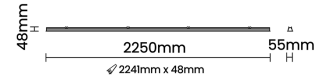

iSoft R 224 | 56W

Product Reference

Environment Indoor

Installation Ceiling Recess

Construction & Materials

Housing Extruded Aluminium

Primary Lens -

Primary Reflector -

Secondary Reflector -

Body Finish White,Black,Custom

Diffuser Opal PC

Antiglare Baffle -

Thermal Management

Heat Sink Material Extruded Aluminium

Cooling Technique Passive Cooling

Optical System

Beam Direction General Diffuse

Tilt No

Swivel No

Electrical System

Driven with Constant Current Driver

Input Voltage/Hz 220V- 240V/50-60Hz

Control Gear Included

Mounting Integral

LED Power Watts 45.9W

System Power Watts 52.8W

Operating Voltage Vin 220-240 Vac

Power Factor p.f. > 0.95