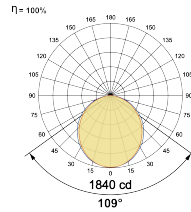

iSoft R 224 | 56W

Product Reference

Environment Indoor
Installation Ceiling Recess

Construction & Materials

Housing Extruded Aluminium
Primary Lens -
Primary Reflector -
Secondary Reflector -
Body Finish White,Black,Custom
Diffuser Opal PC
Antiglare Baffle -

Thermal Management

Heat Sink Material Extruded Aluminium
Cooling Technique Passive Cooling

Optical System

Beam Direction General Diffuse
Tilt No
Swivel No

Electrical System

Driven with Constant Current Driver
Input Voltage/Hz 220V- 240V/50-60Hz
Control Gear Included
Mounting Integral
LED Power Watts 45.9W
System Power Watts 52.8W
Operating Voltage Vin 220-240 Vac
Power Factor p.f. > 0.95

Ordering Details

Code Example:	Name	Watt	CCT	CRI	Angle	Finish	Control
	iSoft R 224	56W	WW27K	CRI80	109°	SWH	On/Off

Select one from each column with highlighted values to create the ordering code

NAME	WATT	LUMEN	EFFICACY	CCT	CRI	ANGLE	FINISH	CONTROL		
iSoft R 224	56W	4646	88	2700K	WW27K	109°	White	SWH	Non Dimmable	On/Off
		4805	91	3000K	WW30K		Black	SBL	Dali Dimmable	DDIM
		5069	96	4000K	NW40K		Custom	CSM	Bluetooth Dimmable	BTM
		5174	98	5700K	CW57K		Casambi		CBTM	
iSoft R 224	56W			WW27K	CRI80	109°	SWH	On/Off		

LED Technology

Binning 3 Step MacAdam
LED Life Time @ L70/B10 >50000 hours
Colour Rendering (CRI) CRI80,CRI90
Led Type SMD mid power
LED Fitted Samsung Mid power LED array 34-36Vdc/1400mA

Controls

Standard Switchable On/Off
Optional DDIM,BTM,CASAMBI,Non Dimmable