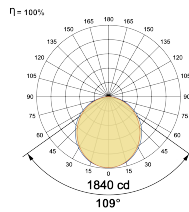

LED Power Watts 45.9W

System Power Watts 52.8W

Operating Voltage Vin 220-240 Vac

Power Factor p.f. > 0.95

Light Distribution

LED Technology

Binning 3 Step MacAdam

LED Life Time @ L70/B10 >50000 hours