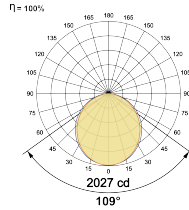

iSoft R 168 | 60W

Product Reference

Environment Indoor

Installation Ceiling Recess

Construction & Materials

Housing Extruded Aluminium

Primary Lens -

Primary Reflector -

Secondary Reflector -

Body Finish White,Black,Custom

Diffuser Opal PC

Antiglare Baffle -

Thermal Management

Heat Sink Material Extruded Aluminium

Cooling Technique Passive Cooling

Optical System

Beam Direction General Diffuse

Tilt No

Swivel No

Electrical System

Driven with Constant Current Driver

Input Voltage/Hz 220V- 240V/50-60Hz

Control Gear Included

Mounting Integral

LED Power Watts 51.7W

System Power Watts 59.4W

Operating Voltage Vin 220-240 Vac

Power Factor p.f. > 0.95

LED Technology

Binning 3 Step MacAdam

LED Life Time @ L70/B10 >50000 hours

Colour Rendering (CRI) CRI80,CRI90

Led Type SMD mid power

LED Fitted Samsung Mid power LED array 34-36Vdc/1550mA

Controls

Standard Switchable On/Off

Optional DDIM,BTTM,CASAMBI,Non Dimmable

Ordering Details

Code Example:	Name	Watt	CCT	CRI	Angle	Finish	Control
	iSoft R 168	60W	WW27K	CRI80	109°	SWH	On/Off

Select one from each column with highlighted values to create the ordering code

NAME	WATT	LUMEN	EFFICACY	CCT		CRI	ANGLE	FINISH		CONTROL	
iSoft R 168	60W	5108	86	2700K	WW27K	CRI80	109°	White	SWH	Non Dimmable	On/Off
		5287	89	3000K	WW30K	CRI90		Black	SBL	Dali Dimmable	DDIM
		5584	94	4000K	NW40K			Custom	CSM	Bluetooth Dimmable	BTTM
		5702	96	5700K	CW57K					Casambi	CBTM
iSoft R 168	60W			WW27K	CRI80	109°	SWH		On/off