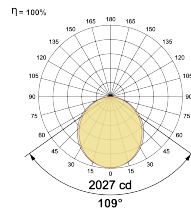

Light Distribution

LED Technology

Binning 3 Step MacAdam

LED Life Time @ L70/B10 >50000 hours

Colour Rendering (CRI) CRI80,CRI90

Led Type SMD mid power

LED Fitted Samsung Mid power LED array 34-36Vdc/1550mA

Controls

Standard Switchable On/Off

Optional DDIM,BTMM,CASAMBI,Non Dimmable

Ordering Details

Code Example:	Name	Watt	CCT	CRI	Angle	Finish	Control
	iSoft R 168	60W	WW27K	CRI80	109°	SWH	On/Off

Select one from each column with highlighted values to create the ordering code

NAME	WATT	LUMEN	EFFICACY	CCT		CRI	ANGLE	FINISH		CONTROL	
iSoft R 168	60W	5108	86	2700K	WW27K	CRI80	109°	White	SWH	Non Dimmable	On/Off
		5287	89	3000K	WW30K	CRI90		Black	SBL	Dali Dimmable	DDIM
		5584	94	4000K	NW40K			Custom	CSM	Bluetooth Dimmable	BTMM
		5702	96	5700K	CW57K					Casambi	CBTM
iSoft R 168	60W			WW27K	CRI80	109°	SWH		On/off