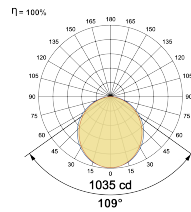

Light Distribution

LED Technology

Binning 3 Step MacAdam

LED Life Time @ L70/B10 >50000 hours

Colour Rendering (CRI) CRI80,CRI90

Led Type SMD mid power

LED Fitted Samsung Mid power LED array 34-36Vdc/750mA

Controls

Standard Switchable On/Off

Optional DDIM,BTMM,CASAMBI,Non Dimmable

Ordering Details

Code Example:	Name	Watt	CCT	CRI	Angle	Finish	Control
	iSoft R 168	30W	WW27K	CRI80	109°	SWH	On/Off

Select one from each column with highlighted values to create the ordering code

NAME	WATT	LUMEN	EFFICACY	CCT		CRI	ANGLE	FINISH		CONTROL	
iSoft R 168	30W	2619	90	2700K	WW27K	CRI80	109°	White	SWH	Non Dimmable	On/Off
		2706	93	3000K	WW30K	CRI90		Black	SBL	Dali Dimmable	DDIM
		2852	98	4000K	NW40K			Custom	CSM	Bluetooth Dimmable	BTMM
		2910	100	5700K	CW57K					Casambi	CBTM
iSoft R 168	30W			WW27K	CRI80	109°	SWH			On/off