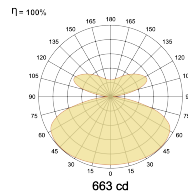

LED Power Watts 33.5W

System Power Watts 38.5W

Operating Voltage Vin 220-240 Vac

Power Factor p.f. > 0.95

Light Distribution

LED Technology

Binning 3 Step MacAdam

LED Life Time @ L70/B10 >50000 hours