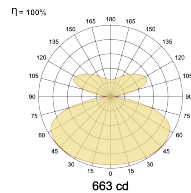

## Optical System

Beam Direction General Diffuse

Tilt No

Swivel No

## Ordering Details

Code Example:	Name	Watt	CCT	CRI	Angle	Finish	Control
	CoCo 60	40W	WW27K	CRI80	100°	SWH	On/Off

Select one from each column with highlighted values to create the ordering code

NAME	WATT	LUMEN	EFFICACY	CCT	CRI	ANGLE	FINISH	CONTROL
CoCo 60	40W	2118	55	2700K	WW27K	100°	White	Non Dimmable
		2195	57	3000K	WW30K		Black	Phase Dimmable
		2310	60	4000K	NW40K		Custom	Dali Dimmable
		2387	62	5700K	CW57K		Casambi	
CoCo 60	40W			WW27K	CRI80	100°	SWH	On/off

## Light Distribution