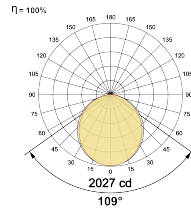

Light Distribution

LED Technology

Binning 3 Step MacAdam

LED Life Time @ L70/B10 >50000 hours

Colour Rendering (CRI) CRI80,CRI90

Led Type SMD mid power

LED Fitted Samsung Mid power LED array 34-36Vdc/1550mA

Controls

Standard Switchable On/Off

Optional DDIM,CASAMBI,Non Dimmable