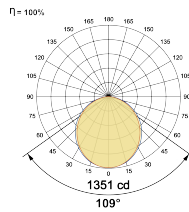

Light Distribution

LED Technology

Binning 3 Step MacAdam

LED Life Time @ L70/B10 >50000 hours

Colour Rendering (CRI) CRI80,CRI90

Led Type SMD mid power

LED Fitted Samsung Mid power LED array 34-36Vdc/1000mA

Controls

Standard Switchable On/Off

Optional DDIM,CASAMBI,Non Dimmable

Ordering Details

Code Example:	Name	Watt	CCT	CRI	Angle	Finish	Control
	iSoft P 112	40W	WW27K	CRI80	109°	SWH	On/Off

Select one from each column with highlighted values to create the ordering code

NAME	WATT	LUMEN	EFFICACY	CCT	CRI	ANGLE	FINISH	CONTROL		
iSoft P 112	40W	3406	86	2700K	WW27K	109°	White	SWH	Non Dimmable	On/Off
		3524	89	3000K	WW30K		Black	SBL	Dali Dimmable	DDIM
		3722	94	4000K	NW40K		Custom	CSM	Casambi	CBTM
		3802	96	5700K	CW57K					
iSoft P 112	40W			WW27K	CRI80	109°	SWH	On/Off