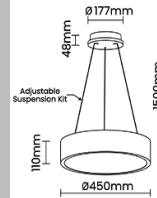

CoCo 45 | 30W

Product Reference

Environment Indoor

Installation Ceiling Suspended

Construction & Materials

Housing Spun Aluminium

Primary Lens PMMA

Primary Reflector -

Secondary Reflector -

Body Finish White,Black,Custom

Diffuser -

Antiglare Baffle -

Thermal Management

Heat Sink Material Aluminium

Cooling Technique Passive Cooling

Optical System

Beam Direction General Diffuse

Tilt No

Swivel No

Electrical System

Driven with Constant Current Driver

Input Voltage/Hz 220V- 240V/50-60Hz

Control Gear Included

Mounting Integral

LED Power Watts 25.0W

System Power Watts 28.7W

Operating Voltage V_{in} 220-240 Vac

Power Factor p.f. > 0.95