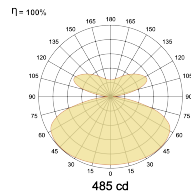

Light Distribution

LED Technology

Binning 3 Step MacAdam

LED Life Time @ L70/B10 >50000 hours

Colour Rendering (CRI) CRI80,CRI90

Led Type SMD mid power

LED Fitted Samsung Mid power LED array 30V-38Vdc/700mA

Controls

Standard Switchable On/Off

Optional PDIM,DDIM,CASAMBI,Non Dimmable

Ordering Details

Code Example:	Name	Watt	CCT	CRI	Angle	Finish	Control
	CoCo 45	30W	WW27K	CRI80	100°	SWH	On/Off

Select one from each column with highlighted values to create the ordering code

NAME	WATT	LUMEN	EFFICACY	CCT	CRI	ANGLE	FINISH	CONTROL		
CoCo 45	30W	1550	54	2700K	WW27K	100°	White	SWH	Non Dimmable	On/Off
		1607	56	3000K	WW30K		Black	SBL	Phase Dimmable	PDIM
		1693	59	4000K	NW40K		Custom	CSM	Dali Dimmable	DDIM
		1751	61	5700K	CW57K		Casambi	CBTM		
CoCo 45	30W			WW27K	CRI80	100°	SWH	On/Off