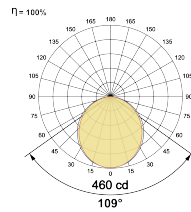

Light Distribution

LED Technology

Binning 3 Step MacAdam

LED Life Time @ L70/B10 >50000 hours

Colour Rendering (CRI) CRI80,CRI90

Led Type SMD mid power

LED Fitted Samsung Mid power LED array 34-36Vdc/350mA

Controls

Standard Switchable On/Off

Optional DDIM,CASAMBI,Non Dimmable

Ordering Details

Code Example:	Name	Watt	CCT	CRI	Angle	Finish	Control
	iSoft P 56	14W	WW27K	CRI80	109°	SWH	On/Off

Select one from each column with highlighted values to create the ordering code

NAME	WATT	LUMEN	EFFICACY	CCT		CRI	ANGLE	FINISH		CONTROL	
iSoft P 56	14W	1162	88	2700K	WW27K	CRI80	109°	White	SWH	Non Dimmable	On/Off
		1201	91	3000K	WW30K	CRI90		Black	SBL	Dali Dimmable	DDIM
		1267	96	4000K	NW40K			Custom	CSM	Casambi	CBTM
		1294	98	5700K	CW57K						
iSoft P 56	14W			WW27K		CRI80	109°	SWH		On/Off