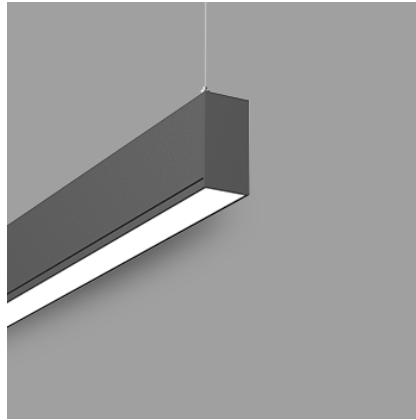

iSoft P 56 | 14W

Product Reference

Environment Indoor

Installation Ceiling Suspended

Construction & Materials

Housing Extruded Aluminium

Primary Lens -

Primary Reflector -

Secondary Reflector -

Body Finish White,Black,Custom

Diffuser Opal PC

Antiglare Baffle -

Thermal Management

Heat Sink Material Extruded Aluminium

Cooling Technique Passive Cooling

Optical System

Beam Direction General Diffuse

Tilt No

Swivel No

Electrical System

Driven with Constant Current Driver

Input Voltage/Hz 220V- 240V/50-60Hz

Control Gear Included

Mounting Integral

LED Power Watts 11.5W

System Power Watts 13.2W

Operating Voltage Vin 220-240 Vac

Power Factor p.f. > 0.95

Light Distribution

LED Technology

Binning 3 Step MacAdam

LED Life Time @ L70/B10 >50000 hours

Colour Rendering (CRI) CRI80,CRI90

Led Type SMD mid power

LED Fitted Samsung Mid power LED array 34-36Vdc/350mA

Controls

Standard Switchable On/Off

Optional DDIM,CASAMBI,Non Dimmable

Ordering Details

Code Example:	Name	Watt	CCT	CRI	Angle	Finish	Control
	iSoft P 56	14W	WW27K	CRI80	109°	SWH	On/Off

Select one from each column with highlighted values to create the ordering code

NAME	WATT	LUMEN	EFFICACY	CCT		CRI	ANGLE	FINISH		CONTROL	
iSoft P 56	14W	1162	88	2700K	WW27K	CRI80	109°	White	SWH	Non Dimmable	On/Off
		1201	91	3000K	WW30K	CRI90		Black	SBL	Dali Dimmable	DDIM
		1267	96	4000K	NW40K			Custom	CSM	Casambi	CBTM
		1294	98	5700K	CW57K						
iSoft P 56	14W			WW27K		CRI80	109°	SWH		On/Off