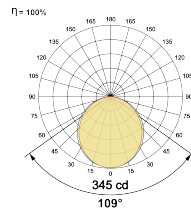

Light Distribution

LED Technology

Binning 3 Step MacAdam

LED Life Time @ L80/B10 >50000 hours

Colour Rendering (CRI) CRI80,CRI90

Led Type SMD mid power

LED Fitted Osram/Samsung Mid power LED array 34-36Vdc/250mA

Controls

Standard Switchable On/Off

Optional DDIM,CASAMBI,Non Dimmable

Ordering Details

Code Example:	Name	Watt	CCT	CRI	Angle	Finish	Control
	iSoft P 56	10W	WW27K	CRI80	109°	SWH	On/Off

Select one from each column with highlighted values to create the ordering code

NAME	WATT	LUMEN	EFFICACY	CCT	CRI	ANGLE	FINISH	CONTROL
iSoft P 56	10W	873	90	2700K	WW27K	109°	White	Non Dimmable
		902	93	3000K	WW30K		Black	Dali Dimmable
		951	98	4000K	NW40K		Custom	Casambi
		970	100	5700K	CW57K		CSM	CBTM
iSoft P 56	10W			WW27K	CRI80	109°	SWH	On/Off