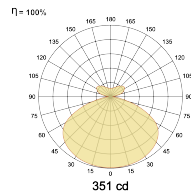

Light Distribution

LED Technology

Binning 3 Step MacAdam

LED Life Time @ L70/B10 >50000 hours

Colour Rendering (CRI) CRI80,CRI90

Led Type SMD mid power

LED Fitted Samsung Mid power LED array 30V-38Vdc/500mA

Controls

Standard Switchable On/Off

Optional PDIM,DDIM,CASAMBI,Non Dimmable