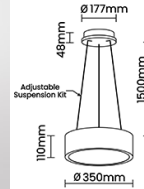

CoCo 35 | 22W

Product Reference

Environment Indoor

Installation Ceiling Suspended

Construction & Materials

Housing Spun Aluminium

Primary Lens PMMA

Primary Reflector -

Secondary Reflector -

Body Finish White,Black,Custom

Diffuser -

Antiglare Baffle -

Thermal Management

Heat Sink Material Aluminium

Cooling Technique Passive Cooling

Optical System

Beam Direction General Diffuse

Tilt No

Swivel No

Electrical System

Driven with Constant Current Driver

Input Voltage/Hz 220V- 240V/50-60Hz

Control Gear Included

Mounting Integral

LED Power Watts 18.4W

System Power Watts 21.1W

Operating Voltage Vin 220-240 Vac

Power Factor p.f. > 0.95

Ordering Details

Code Example:	Name	Watt	CCT	CRI	Angle	Finish	Control
	CoCo 35	22W	WW27K	CRI80	100°	SWH	On/Off

Select one from each column with highlighted values to create the ordering code

NAME	WATT	LUMEN	EFFICACY	CCT	CRI	ANGLE	FINISH	CONTROL		
CoCo 35	22W	1118	53	2700K	WW27K	100°	White	SWH	Non Dimmable	On/Off
		1161	55	3000K	WW30K		Black	SBL	Phase Dimmable	PDIM
		1224	58	4000K	NW40K		Custom	CSM	Dali Dimmable	DDIM
		1266	60	5700K	CW57K		Casambi	CBTM		
CoCo 35	22W			WW27K	CRI80	100°	SWH	On/off