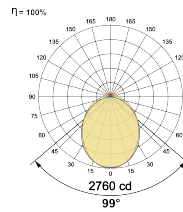

Light Distribution

LED Technology

Binning 3 Step MacAdam

LED Life Time @ L70/B10 >50000 hours

Colour Rendering (CRI) CRI80,CRI90

Led Type SMD mid power

LED Fitted Samsung Mid power LED array 32V-36Vdc/2100mA

Controls

Standard Switchable On/Off

Optional DDIM,CASAMBI,Non Dimmable

Ordering Details

Code Example:	Name	Watt	CCT	CRI	Angle	Finish	Control
	Roa P DDD 240	80W	WW27K	CRI80	99°	SWH	On/Off

Select one from each column with highlighted values to create the ordering code

NAME	WATT	LUMEN	EFFICACY	CCT	CRI	ANGLE	FINISH	CONTROL		
Roa P DDD 240	80W	7323	92	2700K	WW27K	99°	White	SWH	Non Dimmable	On/Off
		7562	95	3000K	WW30K		Black	SBL	Dali Dimmable	DDIM
		7960	100	4000K	NW40K		Custom	CSM	Casambi	CBTM
		8119	102	5700K	CW57K					
				2700K-5700K	TW					
Roa P DDD 240	80W			WW27K	CRI80	99°	SWH	On/Off