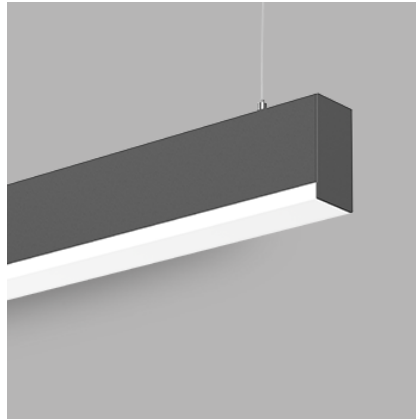

Roa P DDD 240 | 80W

Product Reference

Environment Indoor

Installation Ceiling Suspended

Construction & Materials

Housing Extruded Aluminium

Primary Lens -

Primary Reflector -

Secondary Reflector -

Body Finish White,Black,Custom

Diffuser Premium high-transmission opal

Antiglare Baffle -

Thermal Management

Heat Sink Material Aluminium

Cooling Technique Passive Cooling

Optical System

Beam Direction General Diffuse

Tilt No

Swivel No

Electrical System

Driven with Constant Current Driver

Input Voltage/Hz 220V- 240V/50-60Hz

Control Gear Included

Mounting Integral

LED Power Watts 69.3W

System Power Watts 79.6W

Operating Voltage Vin 220-240 Vac

Power Factor p.f. > 0.95

Light Distribution

LED Technology

Binning 3 Step MacAdam

LED Life Time @ L70/B10 >50000 hours

Colour Rendering (CRI) CRI80,CRI90

Led Type SMD mid power

LED Fitted Samsung Mid power LED array 32V-36Vdc/2100mA

Controls

Standard Switchable On/Off

Optional DDIM,CASAMBI,Non Dimmable

Ordering Details

Code Example:	Name	Watt	CCT	CRI	Angle	Finish	Control
	Roa P DDD 240	80W	WW27K	CRI80	99°	SWH	On/Off

Select one from each column with highlighted values to create the ordering code

NAME	WATT	LUMEN	EFFICACY	CCT	CRI	ANGLE	FINISH	CONTROL		
Roa P DDD 240	80W	7323	92	2700K	WW27K	99°	White	SWH	Non Dimmable	On/Off
		7562	95	3000K	WW30K		Black	SBL	Dali Dimmable	DDIM
		7960	100	4000K	NW40K		Custom	CSM	Casambi	CBTM
		8119	102	5700K	CW57K					
				2700K-5700K	TW					
Roa P DDD 240	80W			WW27K	CRI80	99°	SWH	On/Off