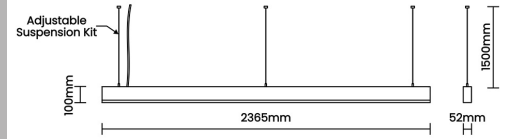

Roa P DDD 240 | 40W

Product Reference

Environment Indoor

Installation Ceiling Suspended

Construction & Materials

Housing Extruded Aluminium

Primary Lens -

Primary Reflector -

Secondary Reflector -

Body Finish White,Black,Custom

Diffuser Premium high-transmission opal

Antiglare Baffle -

Thermal Management

Heat Sink Material Aluminium

Cooling Technique Passive Cooling

Optical System

Beam Direction General Diffuse

Tilt No

Swivel No

Electrical System

Driven with Constant Current Driver

Input Voltage/Hz 220V- 240V/50-60Hz

Control Gear Included

Mounting Integral

LED Power Watts 34.9W

System Power Watts 40.1W

Operating Voltage V_{in} 220-240 Vac

Power Factor p.f. > 0.95