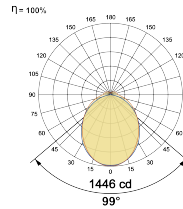

LED Power Watts 34.9W

System Power Watts 40.1W

Operating Voltage V_{in} 220-240 Vac

Power Factor p.f. > 0.95

Light Distribution

LED Technology

Binning 3 Step MacAdam

LED Life Time @ L80/B10 >50000 hours