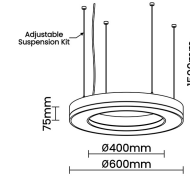

Enso P 60 | 34W

Product Reference

Environment Indoor

Installation Ceiling Suspended

Construction & Materials

Housing Extruded and Sheet Aluminium

Primary Lens -

Primary Reflector White Optics

Secondary Reflector -

Body Finish White,Black,Custom

Diffuser Premium high-transmission opal

Antiglare Baffle -

Thermal Management

Heat Sink Material Aluminium

Cooling Technique Passive Cooling

Optical System

Beam Direction General Diffuse

Tilt No

Swivel No

Electrical System

Driven with Constant Current Driver

Input Voltage/Hz 220V- 240V/50-60Hz

Control Gear Included

Mounting Integral

LED Power Watts 29.8W

System Power Watts 34.2W

Operating Voltage Vin 220-240 Vac

Power Factor p.f. > 0.95