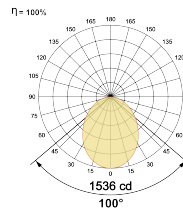

LED Power Watts 29.8W

System Power Watts 34.2W

Operating Voltage Vin 220-240 Vac

Power Factor p.f. > 0.95

Light Distribution

LED Technology

Binning 3 Step MacAdam

LED Life Time @ L70/B10 >50000 hours