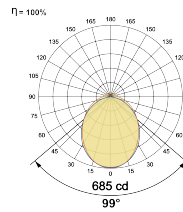

Light Distribution

LED Technology

Binning 3 Step MacAdam

LED Life Time @ L70/B10 >50000 hours

Colour Rendering (CRI) CRI80,CRI90

Led Type SMD mid power

LED Fitted Samsung Mid power LED array 32V-36Vdc/500mA

Controls

Standard Switchable On/Off

Optional DDIM,CASAMBI,Non Dimmable

Ordering Details

Code Example:	Name	Watt	CCT	CRI	Angle	Finish	Control
	Roa P DDD 120	20W	WW27K	CRI80	99°	SWH	On/Off

Select one from each column with highlighted values to create the ordering code

NAME	WATT	LUMEN	EFFICACY	CCT		CRI	ANGLE	FINISH		CONTROL	
Roa P DDD 120	20W	1824	96	2700K	WW27K	CRI80	99°	White	SWH	Non Dimmable	On/Off
		1881	99	3000K	WW30K	CRI90		Black	SBL	Dali Dimmable	DDIM
		1976	104	4000K	NW40K			Custom	CSM	Casambi	CBTM
		2014	106	5700K	CW57K						
				2700K-5700K							
Roa P DDD 120	20W			WW27K		CRI80	99°	SWH		On/Off