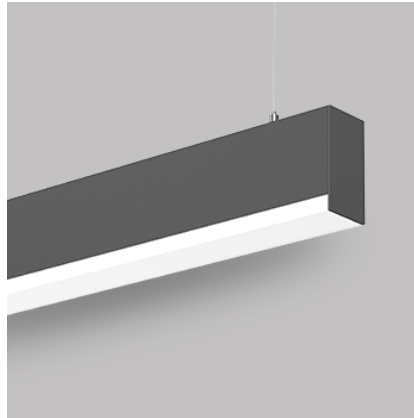

Roa P DDD 120 | 20W

Product Reference

Environment Indoor

Installation Ceiling Suspended

Construction & Materials

Housing Extruded Aluminium

Primary Lens -

Primary Reflector -

Secondary Reflector -

Body Finish White,Black,Custom

Diffuser Premium high-transmission opal

Antiglare Baffle -

Thermal Management

Heat Sink Material Aluminium

Cooling Technique Passive Cooling

Optical System

Beam Direction General Diffuse

Tilt No

Swivel No

Electrical System

Driven with Constant Current Driver

Input Voltage/Hz 220V- 240V/50-60Hz

Control Gear Included

Mounting Integral

LED Power Watts 16.5W

System Power Watts 19.0W

Operating Voltage Vin 220-240 Vac

Power Factor p.f. > 0.95

Light Distribution

LED Technology

Binning 3 Step MacAdam

LED Life Time @ L70/B10 >50000 hours

Colour Rendering (CRI) CRI80,CRI90

Led Type SMD mid power

LED Fitted Samsung Mid power LED array 32V-36Vdc/500mA

Controls

Standard Switchable On/Off

Optional DDIM,CASAMBI,Non Dimmable

Ordering Details

Code Example:	Name	Watt	CCT	CRI	Angle	Finish	Control
	Roa P DDD 120	20W	WW27K	CRI80	99°	SWH	On/Off

Select one from each column with highlighted values to create the ordering code

NAME	WATT	LUMEN	EFFICACY	CCT		CRI	ANGLE	FINISH		CONTROL	
Roa P DDD 120	20W	1824	96	2700K	WW27K	CRI80	99°	White	SWH	Non Dimmable	On/Off
		1881	99	3000K	WW30K	CRI90		Black	SBL	Dali Dimmable	DDIM
		1976	104	4000K	NW40K			Custom	CSM	Casambi	CBTM
		2014	106	5700K	CW57K						
				2700K-5700K							
Roa P DDD 120	20W			WW27K		CRI80	99°	SWH		On/Off