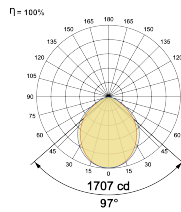

Light Distribution

LED Technology

Binning 3 Step MacAdam

LED Life Time @ L70/B10 >50000 hours

Colour Rendering (CRI) CRI80,CRI90

Led Type SMD mid power

LED Fitted Samsung Mid power LED array 32V-36Vdc/1050mA

Controls

Standard Switchable On/Off

Optional DDIM,CASAMBI,Non Dimmable

Ordering Details

Code Example:	Name	Watt	CCT	CRI	Angle	Finish	Control
	Roa S MPD 120	40W	WW27K	CRI80	97°	SWH	On/Off

Select one from each column with highlighted values to create the ordering code

NAME	WATT	LUMEN	EFFICACY	CCT		CRI	ANGLE	FINISH		CONTROL	
Roa S MPD 120	40W	3564	90	2700K	WW27K	CRI80	97°	White	SWH	Non Dimmable	On/Off
		3683	93	3000K	WW30K	CRI90		Black	SBL	Dali Dimmable	DDIM
		3881	98	4000K	NW40K			Custom	CSM	Casambi	CBTM
		3960	100	5700K	CW57K						
				2700K-5700K							
Roa S MPD 120	40W			WW27K		CRI80	97°	SWH		On/Off