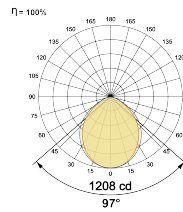

Light Distribution

LED Technology

Binning 3 Step MacAdam

LED Life Time @ L70/B10 >50000 hours

Colour Rendering (CRI) CRI80,CRI90

Led Type SMD mid power

LED Fitted Samsung Mid power LED array 32V-36Vdc/700mA

Controls

Standard Switchable On/Off

Optional DDIM,CASAMBI,Non Dimmable

Ordering Details

Code Example:	Name	Watt	CCT	CRI	Angle	Finish	Control
	Roa S MPD 120	28W	WW27K	CRI80	97°	SWH	On/Off

Select one from each column with highlighted values to create the ordering code

NAME	WATT	LUMEN	EFFICACY	CCT		CRI	ANGLE	FINISH		CONTROL	
Roa S MPD 120	28W	2530	93	2700K	WW27K	CRI80	97°	White	SWH	Non Dimmable	On/Off
		2611	96	3000K	WW30K	CRI90		Black	SBL	Dali Dimmable	DDIM
		2747	101	4000K	NW40K			Custom	CSM	Casambi	CBTM
		2802	103	5700K	CW57K						
				2700K-5700K							
Roa S MPD 120	28W			WW27K		CRI80	97°	SWH		On/Off