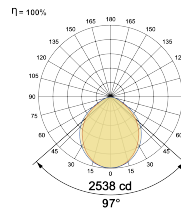

Light Distribution

LED Technology

Binning 3 Step MacAdam

LED Life Time @ L80/B10 >50000 hours

Colour Rendering (CRI) CRI80,CRI90

Led Type SMD mid power

LED Fitted Osram/Samsung Mid power LED array 32V-36Vdc/1550mA

Controls

Standard Switchable On/Off

Optional DDIM,CASAMBI,Non Dimmable

Ordering Details

Code Example:	Name	Watt	CCT	CRI	Angle	Finish	Control
	Roa R MPD 180	60W	WW27K	CRI80	97°	SWH	On/Off

Select one from each column with highlighted values to create the ordering code

NAME	WATT	LUMEN	EFFICACY	CCT	CRI	ANGLE	FINISH	CONTROL
Roa R MPD 180	60W	5301	90	2700K	WW27K	97°	White	Non Dimmable
		5478	93	3000K	WW30K		Black	Dali Dimmable
		5772	98	4000K	NW40K		Custom	Casambi
		5890	100	5700K	CW57K			CBTM
				2700K-5700K	TW			
Roa R MPD 180	60W			WW27K	CRI80	97°	SWH	On/Off