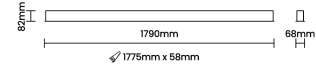

Roa R MPD 180 | 60W

Product Reference

Environment Indoor

Installation Ceiling Recess

Construction & Materials

Housing Extruded Aluminium

Primary Lens -

Primary Reflector -

Secondary Reflector -

Body Finish White,Black,Custom

Diffuser Microprismatic

Antiglare Baffle -

Thermal Management

Heat Sink Material Aluminium

Cooling Technique Passive Cooling

Optical System

Beam Direction General Diffuse

Tilt No

Swivel No

Electrical System

Driven with Constant Current Driver

Input Voltage/Hz 220V- 240V/50-60Hz

Control Gear Included

Mounting Integral

LED Power Watts 51.2W

System Power Watts 58.9W

Operating Voltage Vin 220-240 Vac

Power Factor p.f. > 0.95