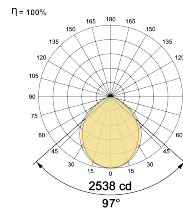

LED Power Watts 51.2W

System Power Watts 58.9W

Operating Voltage Vin 220-240 Vac

Power Factor p.f. > 0.95

Light Distribution

LED Technology

Binning 3 Step MacAdam

LED Life Time @ L70/B10 >50000 hours