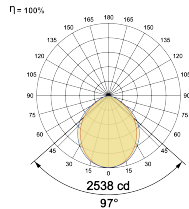

Roa R MPD 180 | 60W

Product Reference

Environment Indoor

Installation Ceiling Recess

Construction & Materials

Housing Extruded Aluminium

Primary Lens -

Primary Reflector -

Secondary Reflector -

Body Finish White,Black,Custom

Diffuser Microprismatic

Antiglare Baffle -

Thermal Management

Heat Sink Material Aluminium

Cooling Technique Passive Cooling

Optical System

Beam Direction General Diffuse

Tilt No

Swivel No

Electrical System

Driven with Constant Current Driver

Input Voltage/Hz 220V- 240V/50-60Hz

Control Gear Included

Mounting Integral

LED Power Watts 51.2W

System Power Watts 58.9W

Operating Voltage Vin 220-240 Vac

Power Factor p.f. > 0.95

LED Technology

Binning 3 Step MacAdam

LED Life Time @ L70/B10 >50000 hours

Colour Rendering (CRI) CRI80,CRI90

Led Type SMD mid power

LED Fitted Samsung Mid power LED array 32V-36Vdc/1550mA

Controls

Standard Switchable On/Off

Optional DDIM,CASAMBI,Non Dimmable

Ordering Details

Code Example:	Name	Watt	CCT	CRI	Angle	Finish	Control
	Roa R MPD 180	60W	WW27K	CRI80	97°	SWH	On/Off

Select one from each column with highlighted values to create the ordering code

NAME	WATT	LUMEN	EFFICACY	CCT		CRI	ANGLE	FINISH		CONTROL	
Roa R MPD 180	60W	5301	90	2700K	WW27K	CRI80	97°	White	SWH	Non Dimmable	On/Off
		5478	93	3000K	WW30K	CRI90		Black	SBL	Dali Dimmable	DDIM
		5772	98	4000K	NW40K			Custom	CSM	Casambi	CBTM
		5890	100	5700K	CW57K						
				2700K-5700K							
Roa R MPD 180	60W			WW27K		CRI80	97°	SWH		On/Off