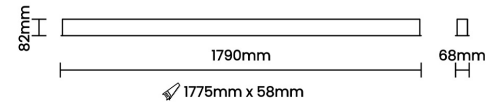

Roa R MPD 180 | 60W

Product Reference

Environment Indoor

Installation Ceiling Recess

Construction & Materials

Housing Extruded Aluminium

Primary Lens -

Primary Reflector -

Secondary Reflector -

Body Finish White,Black,Custom

Diffuser Microprismatic

Antiglare Baffle -

Thermal Management

Heat Sink Material Aluminium

Cooling Technique Passive Cooling

Optical System

Beam Direction General Diffuse

Tilt No

Swivel No

Electrical System

Driven with Constant Current Driver

Input Voltage/Hz 220V- 240V/50-60Hz

Control Gear Included

Mounting Integral

LED Power Watts 51.2W

System Power Watts 58.9W

Operating Voltage Vin 220-240 Vac

Power Factor p.f. > 0.95