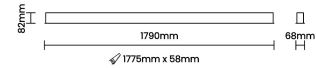

Roa R MPD 180 | 60W

Product Reference

Environment Indoor

Installation Ceiling Recess

Construction & Materials

Housing Extruded Aluminium

Primary Lens -

Primary Reflector -

Secondary Reflector -

Body Finish White,Black,Custom

Diffuser Microprismatic

Antiglare Baffle -

Thermal Management

Heat Sink Material Aluminium

Cooling Technique Passive Cooling

Optical System

Beam Direction General Diffuse

Tilt No

Swivel No

Electrical System

Driven with Constant Current Driver

Input Voltage/Hz 220V- 240V/50-60Hz

Control Gear Included

Mounting Integral

LED Power Watts 51.2W

System Power Watts 58.9W

Operating Voltage Vin 220-240 Vac

Power Factor p.f. > 0.95

LED Technology

Binning 3 Step MacAdam

LED Life Time @ L70/B10 >50000 hours

Colour Rendering (CRI) CRI80,CRI90

Led Type SMD mid power

LED Fitted Samsung Mid power LED array 32V-36Vdc/1550mA

Controls

Standard Switchable On/Off

Optional DDIM,CASAMBI,Non Dimmable

Ordering Details

Code Example:	Name	Watt	CCT	CRI	Angle	Finish	Control
	Roa R MPD 180	60W	WW27K	CRI80	97°	SWH	On/Off

Select one from each column with highlighted values to create the ordering code

NAME	WATT	LUMEN	EFFICACY	CCT		CRI	ANGLE	FINISH		CONTROL	
Roa R MPD 180	60W	5301	90	2700K	WW27K	CRI80	97°	White	SWH	Non Dimmable	On/Off
		5478	93	3000K	WW30K	CRI90		Black	SBL	Dali Dimmable	DDIM
		5772	98	4000K	NW40K			Custom	CSM	Casambi	CBTM
		5890	100	5700K	CW57K						
				2700K-5700K							
Roa R MPD 180	60W			WW27K		CRI80	97°	SWH		On/Off