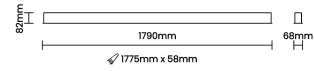

Roa R MPD 180 | 42W

Product Reference

Environment Indoor

Installation Ceiling Recess

Construction & Materials

Housing Extruded Aluminium

Primary Lens -

Primary Reflector -

Secondary Reflector -

Body Finish White,Black,Custom

Diffuser Microprismatic

Antiglare Baffle -

Thermal Management

Heat Sink Material Aluminium

Cooling Technique Passive Cooling

Optical System

Beam Direction General Diffuse

Tilt No

Swivel No

Electrical System

Driven with Constant Current Driver

Input Voltage/Hz 220V- 240V/50-60Hz

Control Gear Included

Mounting Integral

LED Power Watts 35.5W

System Power Watts 40.8W

Operating Voltage Vin 220-240 Vac

Power Factor p.f. > 0.95

LED Technology

Binning 3 Step MacAdam

LED Life Time @ L70/B10 >50000 hours

Colour Rendering (CRI) CRI80,CRI90

Led Type SMD mid power

LED Fitted Samsung Mid power LED array 32V-36Vdc/1050mA

Controls

Standard Switchable On/Off

Optional DDIM,CASAMBI,Non Dimmable

Ordering Details

Code Example:	Name	Watt	CCT	CRI	Angle	Finish	Control
	Roa R MPD 180	42W	WW27K	CRI80	97°	SWH	On/Off

Select one from each column with highlighted values to create the ordering code

NAME	WATT	LUMEN	EFFICACY	CCT		CRI	ANGLE	FINISH		CONTROL	
Roa R MPD 180	42W	3794	93	2700K	WW27K	CRI80	97°	White	SWH	Non Dimmable	On/Off
		3917	96	3000K	WW30K	CRI90		Black	SBL	Dali Dimmable	DDIM
		4121	101	4000K	NW40K			Custom	CSM	Casambi	CBTM
		4202	103	5700K	CW57K						
				2700K-5700K		TW					
Roa R MPD 180	42W			WW27K		CRI80	97°	SWH		On/Off