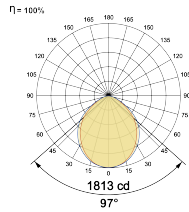

Roa R MPD 180 | 42W

Product Reference

Environment Indoor

Installation Ceiling Recess

Construction & Materials

Housing Extruded Aluminium

Primary Lens -

Primary Reflector -

Secondary Reflector -

Body Finish White,Black,Custom

Diffuser Microprismatic

Antiglare Baffle -

Thermal Management

Heat Sink Material Aluminium

Cooling Technique Passive Cooling

Optical System

Beam Direction General Diffuse

Tilt No

Swivel No

Electrical System

Driven with Constant Current Driver

Input Voltage/Hz 220V- 240V/50-60Hz

Control Gear Included

Mounting Integral

LED Power Watts 35.5W

System Power Watts 40.8W

Operating Voltage Vin 220-240 Vac

Power Factor p.f. > 0.95

LED Technology

Binning 3 Step MacAdam

LED Life Time @ L70/B10 >50000 hours

Colour Rendering (CRI) CRI80,CRI90

Led Type SMD mid power

LED Fitted Samsung Mid power LED array 32V-36Vdc/1050mA

Controls

Standard Switchable On/Off

Optional DDIM,CASAMBI,Non Dimmable

Ordering Details

Code Example:	Name	Watt	CCT	CRI	Angle	Finish	Control
	Roa R MPD 180	42W	WW27K	CRI80	97°	SWH	On/Off

Select one from each column with highlighted values to create the ordering code

NAME	WATT	LUMEN	EFFICACY	CCT		CRI	ANGLE	FINISH		CONTROL	
Roa R MPD 180	42W	3794	93	2700K	WW27K	CRI80	97°	White	SWH	Non Dimmable	On/Off
		3917	96	3000K	WW30K	CRI90		Black	SBL	Dali Dimmable	DDIM
		4121	101	4000K	NW40K			Custom	CSM	Casambi	CBTM
		4202	103	5700K	CW57K						
				2700K-5700K		TW					
Roa R MPD 180	42W			WW27K		CRI80	97°	SWH		On/Off