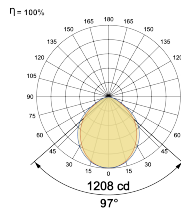

Light Distribution

LED Technology

Binning 3 Step MacAdam

LED Life Time @ L70/B10 >50000 hours

Colour Rendering (CRI) CRI80,CRI90

Led Type SMD mid power

LED Fitted Samsung Mid power LED array 32V-36Vdc/700mA

Controls

Standard Switchable On/Off

Optional DDIM,CASAMBI,Non Dimmable

Ordering Details

Code Example:	Name	Watt	CCT	CRI	Angle	Finish	Control
	Roa R MPD 120	28W	WW27K	CRI80	97°	SWH	On/Off

Select one from each column with highlighted values to create the ordering code

NAME	WATT	LUMEN	EFFICACY	CCT		CRI	ANGLE	FINISH		CONTROL	
Roa R MPD 120	28W	2530	93	2700K	WW27K	CRI80	97°	White	SWH	Non Dimmable	On/Off
		2611	96	3000K	WW30K	CRI90		Black	SBL	Dali Dimmable	DDIM
		2747	101	4000K	NW40K			Custom	CSM	Casambi	CBTM
		2802	103	5700K	CW57K						
				2700K-5700K							
Roa R MPD 120	28W			WW27K		CRI80	97°	SWH		On/Off