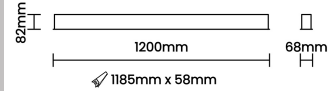

Roa R MPD 120 | 28W

Product Reference

Environment Indoor

Installation Ceiling Recess

Construction & Materials

Housing Extruded Aluminium

Primary Lens -

Primary Reflector -

Secondary Reflector -

Body Finish White,Black,Custom

Diffuser Microprismatic

Antiglare Baffle -

Thermal Management

Heat Sink Material Aluminium

Cooling Technique Passive Cooling

Optical System

Beam Direction General Diffuse

Tilt No

Swivel No

Electrical System

Driven with Constant Current Driver

Input Voltage/Hz 220V- 240V/50-60Hz

Control Gear Included

Mounting Integral

LED Power Watts 23.7W

System Power Watts 27.2W

Operating Voltage Vin 220-240 Vac

Power Factor p.f. > 0.95