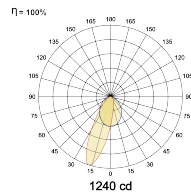

Light Distribution

LED Technology

Binning 3 Step MacAdam

LED Life Time @ L70/B10 >50000 hours

Colour Rendering (CRI) CRI80,CRI90

Led Type SMD mid power

LED Fitted Samsung Mid power LED array 34-36Vdc/700mA

Controls

Standard Switchable On/Off

Optional PDIM,DDIM,BTTM,CASAMBI,Non Dimmable

Ordering Details

Code Example:	Name	Watt	CCT	CRI	Angle	Finish	Control
	Outline Wallwash 120	28W	WW27K	CRI80		AL	On/Off

Select one from each column with highlighted values to create the ordering code

NAME	WATT	LUMEN	EFFICACY	CCT		CRI	ANGLE	FINISH	CONTROL		
Outline Wallwash 120	28W	2580	97	2700K	WW27K	CRI80		Anodised Aluminium	AL	Non Dimmable	On/Off
		2660	100	3000K	WW30K	CRI90			Phase Dimmable	PDIM	
		2793	105	4000K	NW40K				Dali Dimmable	DDIM	
		2846	107	5700K	CW57K				Bluetooth Dimmable	BTTM	
				2700K-5700K	TW				Casambi	CBTM	
Outline Wallwash 120	28W			WW27K	CRI80		AL		On/Off