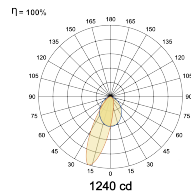

Light Distribution

LED Technology

Binning 3 Step MacAdam

LED Life Time @ L70/B10 >50000 hours

Colour Rendering (CRI) CRI80,CRI90

Led Type SMD mid power

LED Fitted Samsung Mid power LED array 34-36Vdc/700mA

Controls

Standard Switchable On/Off

Optional PDIM,DDIM,BTTM,CASAMBI,Non Dimmable

Ordering Details

Code Example:	Name	Watt	CCT	CRI	Angle	Finish	Control
	Outline Wallwash 120	28W	WW27K	CRI80		AL	On/Off

Select one from each column with highlighted values to create the ordering code

NAME	WATT	LUMEN	EFFICACY	CCT		CRI	ANGLE	FINISH		CONTROL	
Outline Wallwash 120	28W	2580	97	2700K	WW27K	CRI80		Anodised Aluminium	AL	Non Dimmable	On/Off
		2660	100	3000K	WW30K	CRI90	Phase Dimmable			PDIM	
		2793	105	4000K	NW40K		Dali Dimmable			DDIM	
		2846	107	5700K	CW57K		Bluetooth Dimmable			BTTM	
				2700K-5700K	TW					Casambi	CBTM
Outline Wallwash 120	28W			WW27K		CRI80		AL		On/Off