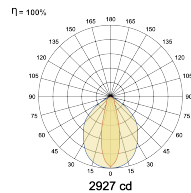

LED Power Watts 23.1W

System Power Watts 26.6W

Operating Voltage Vin 220-240 Vac

Power Factor p.f. >0.95

Light Distribution

LED Technology

Binning 3 Step MacAdam

LED Life Time @ L70/B10 >50000 hours