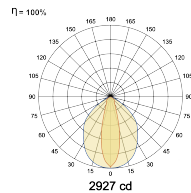

Light Distribution

LED Technology

Binning 3 Step MacAdam

LED Life Time @ L70/B10 >50000 hours

Colour Rendering (CRI) CRI80,CRI90

Led Type SMD mid power

LED Fitted Samsung Mid power LED array 34-36Vdc/700mA

Controls

Standard Switchable On/Off

Optional PDIM,DDIM,BTTM,CASAMBI,Non Dimmable

Ordering Details

Code Example:	Name	Watt	CCT	CRI	Angle	Finish	Control
	Outline Wallgrazer 120	28W	WW27K	CRI80	91°x30°	AL	On/Off

Select one from each column with highlighted values to create the ordering code

NAME	WATT	LUMEN	EFFICACY	CCT		CRI	ANGLE	FINISH	CONTROL		
Outline Wallgrazer 120	28W	2846	107	2700K	WW27K	CRI80	91°x30°	Anodised Aluminium	AL	Non Dimmable	On/Off
		2926	110	3000K	WW30K	CRI90				Phase Dimmable	PDIM
		3086	116	4000K	NW40K					Dali Dimmable	DDIM
		3139	118	5700K	CW57K					Bluetooth Dimmable	BTTM
				2700K-5700K	TW					Casambi	CBTM
Outline Wallgrazer 120	28W			WW27K	CRI80	91°x30°	AL	On/Off