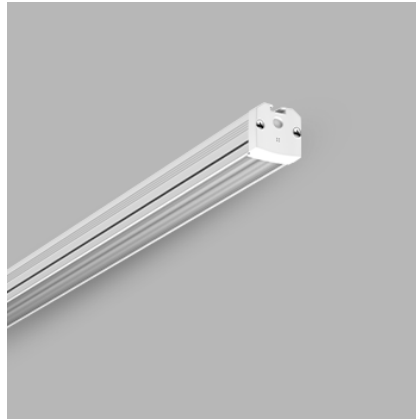

Outline Wallgrazer 120 | 28W

Product Reference

Environment Outdoor

Installation Ceiling Surface

Construction & Materials

Housing Extruded Aluminium

Primary Lens PMMA

Primary Reflector -

Secondary Reflector -

Body Finish Anodised Aluminium

Diffuser -

Antiglare Baffle -

Thermal Management

Heat Sink Material Aluminium

Cooling Technique Passive Cooling

Optical System

Beam Direction Fixed

Tilt No

Swivel No

Electrical System

Driven with Constant Current Driver

Input Voltage/Hz 220V- 240V/50-60Hz

Control Gear Included

Mounting Remote

LED Power Watts 23.1W

System Power Watts 26.6W

Operating Voltage Vin 220-240 Vac

Power Factor p.f. >0.95

Light Distribution

LED Technology

Binning 3 Step MacAdam

LED Life Time @ L70/B10 >50000 hours

Colour Rendering (CRI) CRI80,CRI90

Led Type SMD mid power

LED Fitted Samsung Mid power LED array 34-36Vdc/700mA

Controls

Standard Switchable On/Off

Optional PDIM,DDIM,BTTM,CASAMBI,Non Dimmable

Ordering Details

Code Example:	Name	Watt	CCT	CRI	Angle	Finish	Control
	Outline Wallgrazer 120	28W	WW27K	CRI80	91°x30°	AL	On/Off

Select one from each column with highlighted values to create the ordering code

NAME	WATT	LUMEN	EFFICACY	CCT		CRI	ANGLE	FINISH	CONTROL		
Outline Wallgrazer 120	28W	2846	107	2700K	WW27K	CRI80	91°x30°	Anodised Aluminium	AL	Non Dimmable	On/Off
		2926	110	3000K	WW30K	CRI90				Phase Dimmable	PDIM
		3086	116	4000K	NW40K					Dali Dimmable	DDIM
		3139	118	5700K	CW57K					Bluetooth Dimmable	BTTM
				2700K-5700K	TW					Casambi	CBTM
Outline Wallgrazer 120	28W			WW27K	CRI80	91°x30°	AL	On/Off