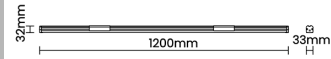

Outline Wallgrazer 120 | 28W

Product Reference

Environment Outdoor

Installation Ceiling Surface

Construction & Materials

Housing Extruded Aluminium

Primary Lens PMMA

Primary Reflector -

Secondary Reflector -

Body Finish Anodised Aluminium

Diffuser -

Antiglare Baffle -

Thermal Management

Heat Sink Material Aluminium

Cooling Technique Passive Cooling

Optical System

Beam Direction Fixed

Tilt No

Swivel No

Electrical System

Driven with Constant Current Driver

Input Voltage/Hz 220V- 240V/50-60Hz

Control Gear Included

Mounting Remote

LED Power Watts 23.1W

System Power Watts 26.6W

Operating Voltage Vin 220-240 Vac

Power Factor p.f. >0.95