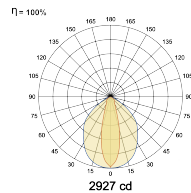

LED Power Watts 23.1W

System Power Watts 26.6W

Operating Voltage Vin 220-240 Vac

Power Factor p.f. >0.95

Light Distribution

LED Technology

Binning 3 Step MacAdam

LED Life Time @ L80/B10 >50000 hours

Code Example:	Name	Watt	CCT	CRI	Angle	Finish	Control
	Outline Wallgrazer 120	28W	WW27K	CRI80	91°x30°	AL	On/Off

Select one from each column with highlighted values to create the ordering code

NAME	WATT	LUMEN	EFFICACY	CCT	CRI	ANGLE	FINISH	CONTROL
Outline Wallgrazer 120	28W	2846	107	2700K	WW27K	91°x30°	Anodised Aluminium	Non Dimmable
		2926	110	3000K	WW30K			Phase Dimmable
		3086	116	4000K	NW40K			Dali Dimmable
		3139	118	5700K	CW57K			Bluetooth Dimmable
				2700K-5700K	TW			Casambi
Outline Wallgrazer 120	28W			WW27K	CRI80	91°x30°	AL	On/Off