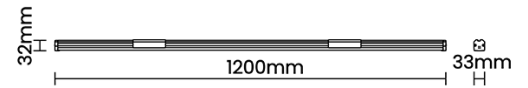

Outline Wallgrazer 120 | 28W

Product Reference

Environment Outdoor

Installation Ceiling Surface

Construction & Materials

Housing Extruded Aluminium

Primary Lens Polycarbonate

Primary Reflector -

Secondary Reflector -

Body Finish Anodised Aluminium

Diffuser -

Antiglare Baffle -

Thermal Management

Heat Sink Material Aluminium

Cooling Technique Passive Cooling

Optical System

Beam Direction Fixed

Tilt No

Swivel No

Electrical System

Driven with Constant Current Driver

Input Voltage/Hz 220V- 240V/50-60Hz

Control Gear Included

Mounting Remote

LED Power Watts 23.1W

System Power Watts 26.6W

Operating Voltage Vin 220-240 Vac

Power Factor p.f. >0.95