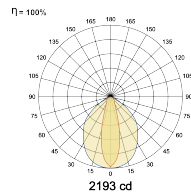

Light Distribution

LED Technology

Binning 3 Step MacAdam

LED Life Time @ L80/B10 >50000 hours

Colour Rendering (CRI) CRI80,CRI90

Led Type SMD mid power

LED Fitted Samsung Mid power LED array 34-36Vdc/500mA

Controls

Standard Switchable On/Off

Optional PDIM,DDIM,BTTM,CASAMBI,Non Dimmable

Ordering Details

Code Example:	Name	Watt	CCT	CRI	Angle	Finish	Control
	Outline Wallgrazer 120	20W	WW27K	CRI80	91°x 30°	AL	On/Off

Select one from each column with highlighted values to create the ordering code

NAME	WATT	LUMEN	EFFICACY	CCT	CRI	ANGLE	FINISH	CONTROL		
Outline Wallgrazer 120	20W	2134	110	2700K	WW27K	CRI80	Anodised Aluminium	Non Dimmable	On/Off	
		2192	113	3000K	WW30K	CRI90		Phase Dimmable	PDIM	
		2309	119	4000K	NW40K		Dali Dimmable	DDIM		
		2347	121	5700K	CW57K		Bluetooth	BTTM		
						2700K-5700K	TW		Dimmable	CBTM