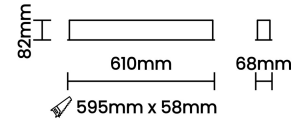

Roa R MPD 60 | 14W

Product Reference

Environment Indoor

Installation Ceiling Recess

Construction & Materials

Housing Extruded Aluminium

Primary Lens -

Primary Reflector -

Secondary Reflector -

Body Finish White,Black,Custom

Diffuser Microprismatic

Antiglare Baffle -

Thermal Management

Heat Sink Material Aluminium

Cooling Technique Passive Cooling

Optical System

Beam Direction General Diffuse

Tilt No

Swivel No

Electrical System

Driven with Constant Current Driver

Input Voltage/Hz 220V- 240V/50-60Hz

Control Gear Included

Mounting Integral

LED Power Watts 11.8W

System Power Watts 13.6W

Operating Voltage Vin 220-240 Vac

Power Factor p.f. > 0.95