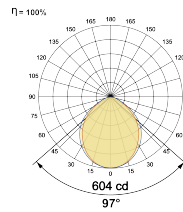

LED Power Watts 11.8W

System Power Watts 13.6W

Operating Voltage Vin 220-240 Vac

Power Factor p.f. > 0.95

Light Distribution

LED Technology

Binning 3 Step MacAdam

LED Life Time @ L70/B10 >50000 hours