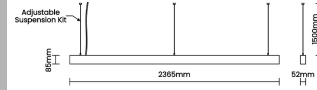

Roa P MPD 240 | 56W

Product Reference

Environment Indoor

Installation Ceiling Suspended

Construction & Materials

Housing Extruded Aluminium

Primary Lens -

Primary Reflector -

Secondary Reflector -

Body Finish White,Black,Custom

Diffuser Microprismatic

Antiglare Baffle -

Thermal Management

Heat Sink Material Aluminium

Cooling Technique Passive Cooling

Optical System

Beam Direction General Diffuse

Tilt No

Swivel No

Electrical System

Driven with Constant Current Driver

Input Voltage/Hz 220V- 240V/50-60Hz

Control Gear Included

Mounting Integral

LED Power Watts 47.3W

System Power Watts 54.4W

Operating Voltage Vin 220-240 Vac

Power Factor p.f. > 0.95

LED Technology

Binning 3 Step MacAdam

LED Life Time @ L70/B10 >50000 hours

Colour Rendering (CRI) CRI80,CRI90

Led Type SMD mid power

LED Fitted Samsung Mid power LED array 32V-36Vdc/1400mA

Controls

Standard Switchable On/Off

Optional DDIM,CASAMBI,Non Dimmable

Ordering Details

Code Example:	Name	Watt	CCT	CRI	Angle	Finish	Control
	Roa P MPD 240	56W	WW27K	CRI80	97°	SWH	On/Off

Select one from each column with highlighted values to create the ordering code

NAME	WATT	LUMEN	EFFICACY	CCT	CRI	ANGLE	FINISH	CONTROL
Roa P MPD 240	56W	5059	93	2700K	WW27K	97°	White	Non Dimmable
		5222	96	3000K	WW30K		Black	Dali Dimmable
		5494	101	4000K	NW40K		Custom	Casambi
		5603	103	5700K	CW57K			
				2700K-5700K	TW			
Roa P MPD 240	56W			WW27K	CRI80	97°	SWH	On/Off