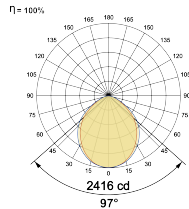

Roa P MPD 240 | 56W

Product Reference

Environment Indoor

Installation Ceiling Suspended

Construction & Materials

Housing Extruded Aluminium

Primary Lens -

Primary Reflector -

Secondary Reflector -

Body Finish White,Black,Custom

Diffuser Microprismatic

Antiglare Baffle -

Thermal Management

Heat Sink Material Aluminium

Cooling Technique Passive Cooling

Optical System

Beam Direction General Diffuse

Tilt No

Swivel No

Electrical System

Driven with Constant Current Driver

Input Voltage/Hz 220V- 240V/50-60Hz

Control Gear Included

Mounting Integral

LED Power Watts 47.3W

System Power Watts 54.4W

Operating Voltage Vin 220-240 Vac

Power Factor p.f. > 0.95

LED Technology

Binning 3 Step MacAdam

LED Life Time @ L70/B10 >50000 hours

Colour Rendering (CRI) CRI80,CRI90

Led Type SMD mid power

LED Fitted Samsung Mid power LED array 32V-36Vdc/1400mA

Controls

Standard Switchable On/Off

Optional DDIM,CASAMBI,Non Dimmable

Ordering Details

Code Example:	Name	Watt	CCT	CRI	Angle	Finish	Control
	Roa P MPD 240	56W	WW27K	CRI80	97°	SWH	On/Off

Select one from each column with highlighted values to create the ordering code

NAME	WATT	LUMEN	EFFICACY	CCT	CRI	ANGLE	FINISH	CONTROL
Roa P MPD 240	56W	5059	93	2700K	WW27K	97°	White	Non Dimmable
		5222	96	3000K	WW30K		Black	Dali Dimmable
		5494	101	4000K	NW40K		Custom	Casambi
		5603	103	5700K	CW57K			
				2700K-5700K	TW			
Roa P MPD 240	56W			WW27K	CRI80	97°	SWH	On/Off