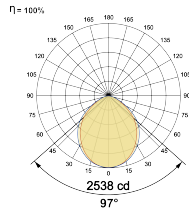

Roa P MPD 180 | 60W

Product Reference

Environment Indoor

Installation Ceiling Suspended

Construction & Materials

Housing Extruded Aluminium

Primary Lens -

Primary Reflector -

Secondary Reflector -

Body Finish White,Black,Custom

Diffuser Microprismatic

Antiglare Baffle -

Thermal Management

Heat Sink Material Aluminium

Cooling Technique Passive Cooling

Optical System

Beam Direction General Diffuse

Tilt No

Swivel No

Electrical System

Driven with Constant Current Driver

Input Voltage/Hz 220V- 240V/50-60Hz

Control Gear Included

Mounting Integral

LED Power Watts 51.2W

System Power Watts 58.9W

Operating Voltage Vin 220-240 Vac

Power Factor p.f. > 0.95

LED Technology

Binning 3 Step MacAdam

LED Life Time @ L70/B10 >50000 hours

Colour Rendering (CRI) CRI80,CRI90

Led Type SMD mid power

LED Fitted Samsung Mid power LED array 32V-36Vdc/1550mA

Controls

Standard Switchable On/Off

Optional DDIM,CASAMBI,Non Dimmable

Ordering Details

Code Example:	Name	Watt	CCT	CRI	Angle	Finish	Control
	Roa P MPD 180	60W	WW27K	CRI80	97°	SWH	On/Off

Select one from each column with highlighted values to create the ordering code

NAME	WATT	LUMEN	EFFICACY	CCT	CRI	ANGLE	FINISH	CONTROL
Roa P MPD 180	60W	5301	90	2700K	WW27K	97°	White	Non Dimmable
		5478	93	3000K	WW30K		Black	Dali Dimmable
		5772	98	4000K	NW40K		Custom	Casambi
		5890	100	5700K	CW57K			
				2700K-5700K	TW			
Roa P MPD 180	60W			WW27K	CRI80	97°	SWH	On/Off