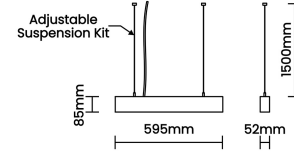

Roa P MPD 60 | 14W

Product Reference

Environment Indoor

Installation Ceiling Suspended

Construction & Materials

Housing Extruded Aluminium

Primary Lens -

Primary Reflector -

Secondary Reflector -

Body Finish White,Black,Custom

Diffuser Microprismatic

Antiglare Baffle -

Thermal Management

Heat Sink Material Aluminium

Cooling Technique Passive Cooling

Optical System

Beam Direction General Diffuse

Tilt Yes

Swivel Yes

Electrical System

Driven with Constant Current Driver

Input Voltage/Hz 220V- 240V/50-60Hz

Control Gear Included

Mounting Integral

LED Power Watts 11.8W

System Power Watts 13.6W

Operating Voltage Vin 220-240 Vac

Power Factor p.f. > 0.95

LED Technology

Binning 3 Step MacAdam

LED Life Time @ L70/B10 >50000 hours

Colour Rendering (CRI) CRI80,CRI90

Led Type SMD mid power

LED Fitted Samsung Mid power LED array 32V-36Vdc/350mA

Controls

Standard Switchable On/Off

Optional DDIM,CASAMBI,Non Dimmable

Ordering Details

Code Example:	Name	Watt	CCT	CRI	Angle	Finish	Control
	Roa P MPD 60	14W	WW27K	CRI80	97°	SWH	On/Off

Select one from each column with highlighted values to create the ordering code

NAME	WATT	LUMEN	EFFICACY	CCT		CRI	ANGLE	FINISH		CONTROL		
Roa P MPD 60	14W	1265	93	2700K	WW27K	CRI80	97°	White	SWH	Non Dimmable	On/Off	
		1306	96	3000K	WW30K	CRI90		Black	SBL	Dali Dimmable	DDIM	
		1374	101	4000K	NW40K			Custom	CSM	Casambi	CBTM	
		1401	103	5700K	CW57K							
						2700K-5700K		TW				
Roa P MPD 60	14W			WW27K		CRI80	97°	SWH		On/Off