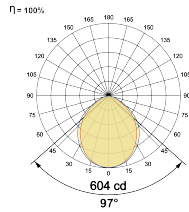

Roa P MPD 60 | 14W

Product Reference

Environment Indoor

Installation Ceiling Suspended

Construction & Materials

Housing Extruded Aluminium

Primary Lens -

Primary Reflector -

Secondary Reflector -

Body Finish White,Black,Custom

Diffuser Microprismatic

Antiglare Baffle -

Thermal Management

Heat Sink Material Aluminium

Cooling Technique Passive Cooling

Optical System

Beam Direction General Diffuse

Tilt Yes

Swivel Yes

Electrical System

Driven with Constant Current Driver

Input Voltage/Hz 220V- 240V/50-60Hz

Control Gear Included

Mounting Integral

LED Power Watts 11.8W

System Power Watts 13.6W

Operating Voltage Vin 220-240 Vac

Power Factor p.f. > 0.95

LED Technology

Binning 3 Step MacAdam

LED Life Time @ L70/B10 >50000 hours

Colour Rendering (CRI) CRI80,CRI90

Led Type SMD mid power

LED Fitted Samsung Mid power LED array 32V-36Vdc/350mA

Controls

Standard Switchable On/Off

Optional DDIM,CASAMBI,Non Dimmable

Ordering Details

Code Example:	Name	Watt	CCT	CRI	Angle	Finish	Control
	Roa P MPD 60	14W	WW27K	CRI80	97°	SWH	On/Off

Select one from each column with highlighted values to create the ordering code

NAME	WATT	LUMEN	EFFICACY	CCT		CRI	ANGLE	FINISH		CONTROL		
Roa P MPD 60	14W	1265	93	2700K	WW27K	CRI80	97°	White	SWH	Non Dimmable	On/Off	
		1306	96	3000K	WW30K	CRI90		Black	SBL	Dali Dimmable	DDIM	
		1374	101	4000K	NW40K			Custom	CSM	Casambi	CBTM	
		1401	103	5700K	CW57K							
						2700K-5700K		TW				
Roa P MPD 60	14W			WW27K		CRI80	97°	SWH		On/Off