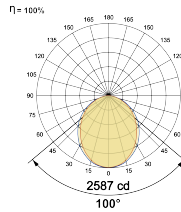

Roa S OPD 180 | 60W

Product Reference

Environment Indoor

Installation Ceiling Surface

Construction & Materials

Housing Extruded Aluminium

Primary Lens PMMA

Primary Reflector -

Secondary Reflector -

Body Finish White,Black,Custom

Diffuser Premium high-transmission opal

Antiglare Baffle -

Thermal Management

Heat Sink Material Aluminium

Cooling Technique Passive Cooling

Optical System

Beam Direction General Diffuse

Tilt No

Swivel No

Electrical System

Driven with Constant Current Driver

Input Voltage/Hz 220V- 240V/50-60Hz

Control Gear Included

Mounting Integral

LED Power Watts 51.0W

System Power Watts 58.6W

Operating Voltage Vin 220-240 Vac

Power Factor p.f. > 0.95

LED Technology

Binning 3 Step MacAdam

LED Life Time @ L70/B10 >50000 hours

Colour Rendering (CRI) CRI80,CRI90

Led Type SMD mid power

LED Fitted Samsung Mid power LED array 32V-36Vdc/1550mA

Controls

Standard Switchable On/Off

Optional DDIM,CASAMBI,Non Dimmable

Ordering Details

Code Example:	Name	Watt	CCT	CRI	Angle	Finish	Control
	Roa S OPD 180	60W	WW27K	CRI80	100	SWH	On/Off

Select one from each column with highlighted values to create the ordering code

NAME	WATT	LUMEN	EFFICACY	CCT		CRI	ANGLE	FINISH		CONTROL	
Roa S OPD 180	60W	5919	101	2700K	WW27K	CRI80	100	White	SWH	Non Dimmable	On/Off
		6094	104	3000K	WW30K	CRI90		Black	SBL	Dali Dimmable	DDIM
		6387	109	4000K	NW40K			Custom	CSM	Casambi	CBTM
		6505	111	5700K	CW57K						
				2700K-5700K							
Roa S OPD 180	60W			WW27K		CRI80	100	SWH		On/Off