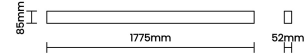

Roa S OPD 180 | 60W

Product Reference

Environment Indoor

Installation Ceiling Surface

Construction & Materials

Housing Extruded Aluminium

Primary Lens -

Primary Reflector -

Secondary Reflector -

Body Finish White,Black,Custom

Diffuser Premium high-transmission opal

Antiglare Baffle -

Thermal Management

Heat Sink Material Aluminium

Cooling Technique Passive Cooling

Optical System

Beam Direction General Diffuse

Tilt No

Swivel No

Electrical System

Driven with Constant Current Driver

Input Voltage/Hz 220V- 240V/50-60Hz

Control Gear Included

Mounting Integral

LED Power Watts 51.0W

System Power Watts 58.6W

Operating Voltage Vin 220-240 Vac

Power Factor p.f. > 0.95