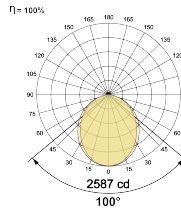

Light Distribution

LED Technology

Binning 3 Step MacAdam

LED Life Time @ L70/B10 >50000 hours

Colour Rendering (CRI) CRI80,CRI90

Led Type SMD mid power

LED Fitted Samsung Mid power LED array 32V-36Vdc/1550mA

Controls

Standard Switchable On/Off

Optional DDIM,CASAMBI,Non Dimmable

Ordering Details

Code Example:	Name	Watt	CCT	CRI	Angle	Finish	Control
	Roa S OPD 180	60W	WW27K	CRI80	100	SWH	On/Off

Select one from each column with highlighted values to create the ordering code

NAME	WATT	LUMEN	EFFICACY	CCT		CRI	ANGLE	FINISH		CONTROL	
Roa S OPD 180	60W	5919	101	2700K	WW27K	CRI80	100	White	SWH	Non Dimmable	On/Off
		6094	104	3000K	WW30K	CRI90		Black	SBL	Dali Dimmable	DDIM
		6387	109	4000K	NW40K			Custom	CSM	Casambi	CBTM
		6505	111	5700K	CW57K						
				2700K-5700K							
Roa S OPD 180	60W			WW27K		CRI80	100	SWH		On/Off