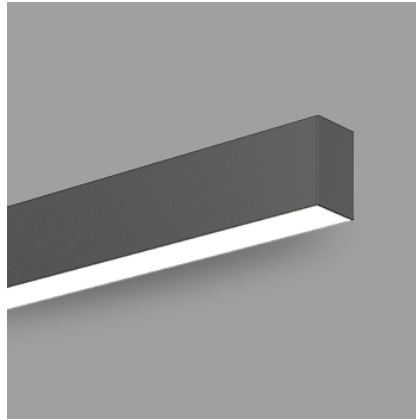

Roa S OPD 180 | 60W

Product Reference

Environment Indoor

Installation Ceiling Surface

Construction & Materials

Housing Extruded Aluminium

Primary Lens -

Primary Reflector -

Secondary Reflector -

Body Finish White,Black,Custom

Diffuser Premium high-transmission opal

Antiglare Baffle -

Thermal Management

Heat Sink Material Aluminium

Cooling Technique Passive Cooling

Optical System

Beam Direction General Diffuse

Tilt No

Swivel No

Electrical System

Driven with Constant Current Driver

Input Voltage/Hz 220V- 240V/50-60Hz

Control Gear Included

Mounting Integral

LED Power Watts 51.0W

System Power Watts 58.6W

Operating Voltage Vin 220-240 Vac

Power Factor p.f. > 0.95

Light Distribution

LED Technology

Binning 3 Step MacAdam

LED Life Time @ L70/B10 >50000 hours

Colour Rendering (CRI) CRI80,CRI90

Led Type SMD mid power

LED Fitted Samsung Mid power LED array 32V-36Vdc/1550mA

Controls

Standard Switchable On/Off

Optional DDIM,CASAMBI,Non Dimmable

Ordering Details

Code Example:	Name	Watt	CCT	CRI	Angle	Finish	Control
	Roa S OPD 180	60W	WW27K	CRI80	100	SWH	On/Off

Select one from each column with highlighted values to create the ordering code

NAME	WATT	LUMEN	EFFICACY	CCT		CRI	ANGLE	FINISH		CONTROL	
Roa S OPD 180	60W	5919	101	2700K	WW27K	CRI80	100	White	SWH	Non Dimmable	On/Off
		6094	104	3000K	WW30K	CRI90		Black	SBL	Dali Dimmable	DDIM
		6387	109	4000K	NW40K			Custom	CSM	Casambi	CBTM
		6505	111	5700K	CW57K						
				2700K-5700K							
Roa S OPD 180	60W			WW27K		CRI80	100	SWH		On/Off