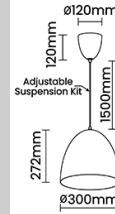

u4yA 30 | 15W

Product Reference

Environment Indoor

Installation Ceiling Suspended

Construction & Materials

Housing Spun Aluminium

Primary Lens -

Primary Reflector -

Secondary Reflector -

Body Finish White,Black,Custom

Diffuser Premium high-transmission opal, Microprismatic

Antiglare Baffle -

Thermal Management

Heat Sink Material Aluminium

Cooling Technique Passive Cooling

Optical System

Beam Direction General Diffuse

Tilt No

Swivel No

Electrical System

Driven with Constant Current Driver

Input Voltage/Hz 220V- 240V/50-60Hz

Control Gear Included

Mounting Integral

LED Power Watts 12.9W

System Power Watts 14.8W

Operating Voltage Vin 220-240 Vac

Power Factor p.f. > 0.95