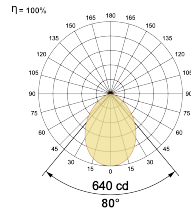

u4yA 30 | 15W

Product Reference

Environment Indoor

Installation Ceiling Suspended

Construction & Materials

Housing Spun Aluminium

Primary Lens -

Primary Reflector -

Secondary Reflector -

Body Finish White,Black,Custom

Diffuser Premium high-transmission opal, Microprismatic

Antiglare Baffle -

Thermal Management

Heat Sink Material Aluminium

Cooling Technique Passive Cooling

Optical System

Beam Direction General Diffuse

Tilt No

Swivel No

Electrical System

Driven with Constant Current Driver

Input Voltage/Hz 220V- 240V/50-60Hz

Control Gear Included

Mounting Integral

LED Power Watts 12.9W

System Power Watts 14.8W

Operating Voltage Vin 220-240 Vac

Power Factor p.f. > 0.95

Ordering Details

Code Example:	Name	Watt	CCT	CRI	Angle	Finish	Control
	u4yA 30	15W	WW27K	CRI80	80°	SWH	On/Off

Select one from each column with highlighted values to create the ordering code

NAME	WATT	LUMEN	EFFICACY	CCT	CRI	ANGLE	FINISH	CONTROL		
u4yA 30	15W	1051	71	2700K	WW27K	80°	White	SWH	Non Dimmable	On/Off
		1080	73	3000K	WW30K		Black	SBL	Phase Dimmable	PDIM
		1140	77	4000K	NW40K		Custom	CSM	Dali Dimmable	DDIM
		1184	80	5700K	CW57K				Casambi	CBTM
u4yA 30	15W			WW27K	CRI80	80°	SWH	On/Off		

LED Technology

Binning 3 Step MacAdam

LED Life Time @ L70/B10 >50000 hours

Colour Rendering (CRI) CRI80,CRI90

Led Type SMD mid power

LED Fitted Samsung Mid power LED array 20V-24Vdc/500mA

Controls

Standard Switchable On/Off

Optional PDIM,DDIM,CASAMBI,Non Dimmable