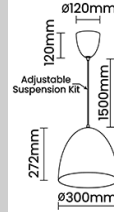

u4yA 30 | 15W

Product Reference

Environment Indoor

Installation Ceiling Suspended

Construction & Materials

Housing Spun Aluminium

Primary Lens -

Primary Reflector -

Secondary Reflector -

Body Finish White,Black,Custom

Diffuser Premium high-transmission opal, Microprismatic

Antiglare Baffle -

Thermal Management

Heat Sink Material Aluminium

Cooling Technique Passive Cooling

Optical System

Beam Direction General Diffuse

Tilt No

Swivel No

Electrical System

Driven with Constant Current Driver

Input Voltage/Hz 220V- 240V/50-60Hz

Control Gear Included

Mounting Integral

LED Power Watts 12.9W

System Power Watts 14.8W

Operating Voltage Vin 220-240 Vac

Power Factor p.f. > 0.95