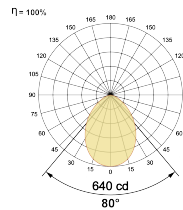

Light Distribution

LED Technology

Binning 3 Step MacAdam

LED Life Time @ L70/B10 >50000 hours

Colour Rendering (CRI) CRI80,CRI90

Led Type SMD mid power

LED Fitted Samsung Mid power LED array 20V-24Vdc/500mA

Controls

Standard Switchable On/Off

Optional PDIM,DDIM,CASAMBI,Non Dimmable

Ordering Details

Code Example:	Name	Watt	CCT	CRI	Angle	Finish	Control
	u4yA 30	15W	WW27K	CRI80	80°	SWH	On/Off

Select one from each column with highlighted values to create the ordering code

NAME	WATT	LUMEN	EFFICACY	CCT	CRI	ANGLE	FINISH	CONTROL		
u4yA 30	15W	1051	71	2700K	WW27K	80°	White	SWH	Non Dimmable	On/Off
		1080	73	3000K	WW30K		Black	SBL	Phase Dimmable	PDIM
		1140	77	4000K	NW40K		Custom	CSM	Dali Dimmable	DDIM
		1184	80	5700K	CW57K		Casambi		CBTM	
u4yA 30	15W			WW27K	CRI80	80°	SWH	On/Off