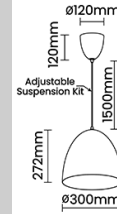

u4yA 30 | 15W

Product Reference

Environment Indoor

Installation Ceiling Suspended

Construction & Materials

Housing Spun Aluminium

Primary Lens -

Primary Reflector -

Secondary Reflector -

Body Finish White,Black,Custom

Diffuser Premium high-transmission opal, Microprismatic

Antiglare Baffle -

Thermal Management

Heat Sink Material Aluminium

Cooling Technique Passive Cooling

Optical System

Beam Direction General Diffuse

Tilt No

Swivel No

Electrical System

Driven with Constant Current Driver

Input Voltage/Hz 220V- 240V/50-60Hz

Control Gear Included

Mounting Integral

LED Power Watts 12.9W

System Power Watts 14.8W

Operating Voltage Vin 220-240 Vac

Power Factor p.f. > 0.95

Ordering Details

Code Example:	Name	Watt	CCT	CRI	Angle	Finish	Control
	u4yA 30	15W	WW27K	CRI80	80°	SWH	On/Off

Select one from each column with highlighted values to create the ordering code

NAME	WATT	LUMEN	EFFICACY	CCT	CRI	ANGLE	FINISH	CONTROL		
u4yA 30	15W	1051	71	2700K	WW27K	80°	White	SWH	Non Dimmable	On/Off
		1080	73	3000K	WW30K		Black	SBL	Phase Dimmable	PDIM
		1140	77	4000K	NW40K		Custom	CSM	Dali Dimmable	DDIM
		1184	80	5700K	CW57K				Casambi	CBTM
u4yA 30	15W			WW27K	CRI80	80°	SWH	On/Off		

LED Technology

Binning 3 Step MacAdam

LED Life Time @ L70/B10 >50000 hours

Colour Rendering (CRI) CRI80,CRI90

Led Type SMD mid power

LED Fitted Samsung Mid power LED array 20V-24Vdc/500mA

Controls

Standard Switchable On/Off

Optional PDIM,DDIM,CASAMBI,Non Dimmable