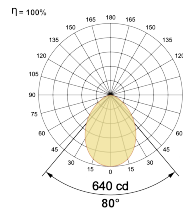

Light Distribution

LED Technology

Binning 3 Step MacAdam

LED Life Time @ L70/B10 >50000 hours

Colour Rendering (CRI) CRI80,CRI90

Led Type SMD mid power

LED Fitted Samsung Mid power LED array 20V-24Vdc/500mA

Controls

Standard Switchable On/Off

Optional PDIM,DDIM,CASAMBI,Non Dimmable