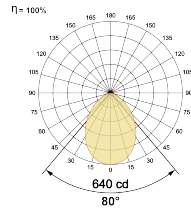

Mounting Integral

LED Power Watts 12.9W

System Power Watts 14.8W

Operating Voltage Vin 220-240 Vac

Power Factor p.f. > 0.95

Light Distribution

LED Technology

Binning 3 Step MacAdam