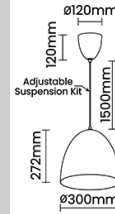

u4yA 30 | 15W

Product Reference

Environment Indoor

Installation Ceiling Suspended

Construction & Materials

Housing Spun Aluminium

Primary Lens -

Primary Reflector -

Secondary Reflector -

Body Finish White,Black,Custom

Diffuser Premium high-transmission opal, Microprismatic

Antiglare Baffle -

Thermal Management

Heat Sink Material Aluminium

Cooling Technique Passive Cooling

Optical System

Beam Direction General Diffuse

Tilt No

Swivel No

Electrical System

Driven with Constant Current Driver

Input Voltage/Hz 220V- 240V/50-60Hz

Control Gear Included

Mounting Integral

LED Power Watts 12.9W

System Power Watts 14.8W

Operating Voltage Vin 220-240 Vac

Power Factor p.f. > 0.95

Ordering Details

Code Example:	Name	Watt	CCT	CRI	Angle	Finish	Control
	u4yA 30	15W	WW27K	CRI80	80°	SWH	On/Off

Select one from each column with highlighted values to create the ordering code

NAME	WATT	LUMEN	EFFICACY	CCT	CRI	ANGLE	FINISH	CONTROL		
u4yA 30	15W	1051	71	2700K	WW27K	80°	White	SWH	Non Dimmable	On/Off
		1080	73	3000K	WW30K		Black	SBL	Phase Dimmable	PDIM
		1140	77	4000K	NW40K		Custom	CSM	Dali Dimmable	DDIM
		1184	80	5700K	CW57K				Casambi	CBTM
u4yA 30	15W			WW27K	CRI80	80°	SWH	On/Off