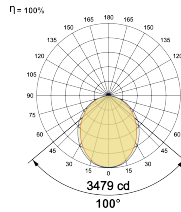

Roa R OPD 240 | 80W

Product Reference

Environment Indoor

Installation Ceiling Recess

Construction & Materials

Housing Extruded Aluminium

Primary Lens PMMA

Primary Reflector -

Secondary Reflector -

Body Finish White,Black,Custom

Diffuser Premium high-transmission opal

Antiglare Baffle -

Thermal Management

Heat Sink Material Aluminium

Cooling Technique Passive Cooling

Optical System

Beam Direction General Diffuse

Tilt No

Swivel No

Electrical System

Driven with Constant Current Driver

Input Voltage/Hz 220V- 240V/50-60Hz

Control Gear Included

Mounting Integral

LED Power Watts 68.6W

System Power Watts 78.8W

Operating Voltage Vin 220-240 Vac

Power Factor p.f. > 0.95

LED Technology

Binning 3 Step MacAdam

LED Life Time @ L70/B10 >50000 hours

Colour Rendering (CRI) CRI80,CRI90

Led Type SMD mid power

LED Fitted Samsung Mid power LED array 32V-36Vdc/2100mA

Controls

Standard Switchable On/Off

Optional DDIM,CASAMBI,Non Dimmable

Ordering Details

Code Example:	Name	Watt	CCT	CRI	Angle	Finish	Control
	Roa R OPD 240	80W	WW27K	CRI80	100°	SWH	On/Off

Select one from each column with highlighted values to create the ordering code

NAME	WATT	LUMEN	EFFICACY	CCT	CRI	ANGLE	FINISH	CONTROL			
Roa R OPD 240	80W	7959	101	2700K	WW27K	100°	White	SWH	Non Dimmable	On/Off	
		8195	104	3000K	WW30K		CRI90	Black	SBL	Dali Dimmable	DDIM
		8589	109	4000K	NW40K			Custom	CSM	Casambi	CBTM
		8747	111	5700K	CW57K						
				2700K-5700K	TW						
Roa R OPD 240	80W			WW27K	CRI80	100°	SWH	On/Off