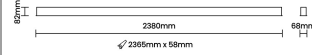

Roa R OPD 240 | 80W

Product Reference

Environment Indoor

Installation Ceiling Recess

Construction & Materials

Housing Extruded Aluminium

Primary Lens PMMA

Primary Reflector -

Secondary Reflector -

Body Finish White,Black,Custom

Diffuser Premium high-transmission opal

Antiglare Baffle -

Thermal Management

Heat Sink Material Aluminium

Cooling Technique Passive Cooling

Optical System

Beam Direction General Diffuse

Tilt No

Swivel No

Electrical System

Driven with Constant Current Driver

Input Voltage/Hz 220V- 240V/50-60Hz

Control Gear Included

Mounting Integral

LED Power Watts 68.6W

System Power Watts 78.8W

Operating Voltage Vin 220-240 Vac

Power Factor p.f. > 0.95

LED Technology

Binning 3 Step MacAdam

LED Life Time @ L70/B10 >50000 hours

Colour Rendering (CRI) CRI80,CRI90

Led Type SMD mid power

LED Fitted Samsung Mid power LED array 32V-36Vdc/2100mA

Controls

Standard Switchable On/Off

Optional DDIM,CASAMBI,Non Dimmable

Ordering Details

Code Example:	Name	Watt	CCT	CRI	Angle	Finish	Control
	Roa R OPD 240	80W	WW27K	CRI80	100°	SWH	On/Off

Select one from each column with highlighted values to create the ordering code

NAME	WATT	LUMEN	EFFICACY	CCT	CRI	ANGLE	FINISH	CONTROL			
Roa R OPD 240	80W	7959	101	2700K	WW27K	100°	White	SWH	Non Dimmable	On/Off	
		8195	104	3000K	WW30K		CRI90	Black	SBL	Dali Dimmable	DDIM
		8589	109	4000K	NW40K			Custom	CSM	Casambi	CBTM
		8747	111	5700K	CW57K						
				2700K-5700K	TW						
Roa R OPD 240	80W			WW27K	CRI80	100°	SWH	On/Off