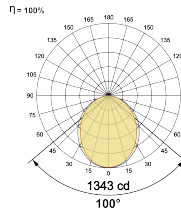

Roa R OPD 180 | 29W

Product Reference

Environment Indoor

Installation Ceiling Recess

Construction & Materials

Housing Extruded Aluminium

Primary Lens PMMA

Primary Reflector -

Secondary Reflector -

Body Finish White,Black,Custom

Diffuser Premium high-transmission opal

Antiglare Baffle -

Thermal Management

Heat Sink Material Aluminium

Cooling Technique Passive Cooling

Optical System

Beam Direction General Diffuse

Tilt No

Swivel No

Electrical System

Driven with Constant Current Driver

Input Voltage/Hz 220V- 240V/50-60Hz

Control Gear Included

Mounting Integral

LED Power Watts 25.3W

System Power Watts 29.1W

Operating Voltage Vin 220-240 Vac

Power Factor p.f. > 0.95

LED Technology

Binning 3 Step MacAdam

LED Life Time @ L70/B10 >50000 hours

Colour Rendering (CRI) CRI80,CRI90

Led Type SMD mid power

LED Fitted Samsung Mid power LED array 32V-36Vdc/700mA

Controls

Standard Switchable On/Off

Optional DDIM,CASAMBI,Non Dimmable

Ordering Details

Code Example:	Name	Watt	CCT	CRI	Angle	Finish	Control
	Roa R OPD 180	29W	WW27K	CRI80	100°	SWH	On/Off

Select one from each column with highlighted values to create the ordering code

NAME	WATT	LUMEN	EFFICACY	CCT		CRI	ANGLE	FINISH		CONTROL	
Roa R OPD 180	29W	3085	106	2700K	WW27K	CRI80	100°	White	SWH	Non Dimmable	On/Off
		3172	109	3000K	WW30K	CRI90		Black	SBL	Dali Dimmable	DDIM
		3317	114	4000K	NW40K			Custom	CSM	Casambi	CBTM
		3405	117	5700K	CW57K						
				2700K-5700K							
Roa R OPD 180	29W			WW27K		CRI80	100°	SWH		On/Off