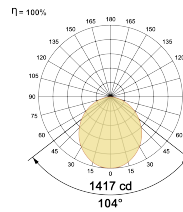

Light Distribution

LED Technology

Binning 3 Step MacAdam

LED Life Time @ L70/B10 >50000 hours

Colour Rendering (CRI) CRI80,CRI90

Led Type SMD mid power

LED Fitted Samsung Mid power LED array 43V-48Vdc/700mA

Controls

Standard Switchable On/Off

Optional DDIM,CASAMBI,Non Dimmable

Ordering Details

Code Example:	Name	Watt	CCT	CRI	Angle	Finish	Control
	Domus 55	35W	WW27K	CRI80	104°	SWH	On/Off

Select one from each column with highlighted values to create the ordering code

NAME	WATT	LUMEN	EFFICACY	CCT	CRI	ANGLE	FINISH	CONTROL		
Domus 55	35W	3235	96	2700K	WW27K	104°	White	SWH	Non Dimmable	On/Off
		3336	99	3000K	WW30K		Black	SBL	Dali Dimmable	DDIM
		3539	105	4000K	NW40K		Custom	CSM	Casambi	CBTM
		3640	108	5700K	CW57K					
				2700K-5700K	TW					
Domus 55	35W			WW27K	CRI80	104°	SWH	On/Off