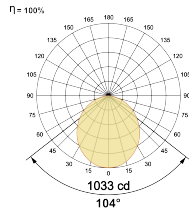

Domus 55 | 25W

Product Reference

Environment Indoor

Installation Ceiling Suspended

Construction & Materials

Housing Spun Aluminium

Primary Lens -

Primary Reflector -

Secondary Reflector -

Body Finish White,Black,Custom

Diffuser Premium high-transmission opal, Microprismatic

Antiglare Baffle -

Thermal Management

Heat Sink Material Aluminium

Cooling Technique Passive Cooling

Optical System

Beam Direction General Diffuse

Tilt No

Swivel No

Electrical System

Driven with Constant Current Driver

Input Voltage/Hz 220V- 240V/50-60Hz

Control Gear Included

Mounting Integral

LED Power Watts 21W

System Power Watts 24.1W

Operating Voltage V_{in} 220-240 Vac

Power Factor p.f. > 0.95

LED Technology

Binning 3 Step MacAdam

LED Life Time @ L70/B10 >50000 hours

Colour Rendering (CRI) CRI80,CRI90

Led Type SMD mid power

LED Fitted Samsung Mid power LED array 43V-48Vdc/500mA

Controls

Standard Switchable On/Off

Optional DDIM,CASAMBI,Non Dimmable

Ordering Details

Code Example:	Name	Watt	CCT	CRI	Angle	Finish	Control
	Domus 55	25W	WW27K	CRI80	104°	SWH	On/Off

Select one from each column with highlighted values to create the ordering code

NAME	WATT	LUMEN	EFFICACY	CCT	CRI	ANGLE	FINISH	CONTROL		
Domus 55	25W	2362	98	2700K	WW27K	104°	White	SWH	Non Dimmable	On/Off
		2434	101	3000K	WW30K		Black	SBL	Dali Dimmable	DDIM
		2579	107	4000K	NW40K		Custom	CSM	Casambi	CBTM
		2651	110	5700K	CW57K					
				2700K-5700K	TW					
Domus 55	25W			WW27K	CRI80	104°	SWH	On/Off