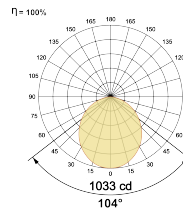

Light Distribution

LED Technology

Binning 3 Step MacAdam

LED Life Time @ L80/B10 >50000 hours

Colour Rendering (CRI) CRI80,CRI90

Led Type SMD mid power

LED Fitted Osram/Samsung Mid power LED array 43V-48Vdc/500mA

Controls

Standard Switchable On/Off

Optional DDIM,CASAMBI,Non Dimmable

Ordering Details

Code Example:	Name	Watt	CCT	CRI	Angle	Finish	Control
	Domus 55	25W	WW27K	CRI80	104°	SWH	On/Off

Select one from each column with highlighted values to create the ordering code

NAME	WATT	LUMEN	EFFICACY	CCT	CRI	ANGLE	FINISH	CONTROL
Domus 55	25W	2362	98	2700K	WW27K	104°	White	Non Dimmable
		2434	101	3000K	WW30K		Black	Dali Dimmable
		2579	107	4000K	NW40K		Custom	Casambi
		2651	110	5700K	CW57K			
				2700K-5700K	TW			
Domus 55	25W			WW27K	CRI80	104°	SWH	On/Off