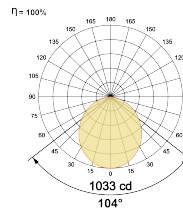

Mounting Integral

LED Power Watts 21W

System Power Watts 24.1W

Operating Voltage Vin 220-240 Vac

Power Factor p.f. > 0.95

Light Distribution

LED Technology

Binning 3 Step MacAdam