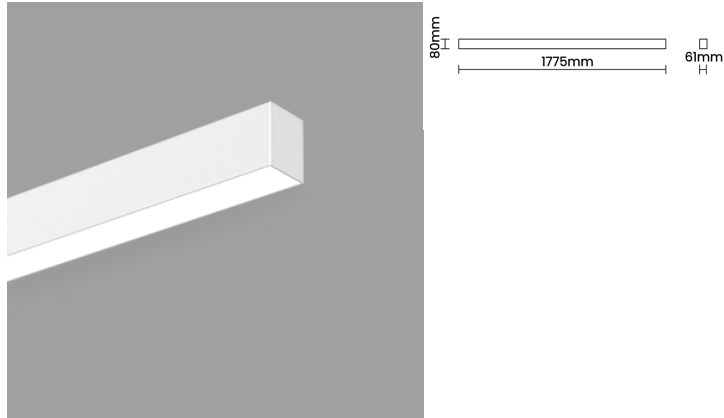

iNline S 180 | 45W

Product Reference

Environment Indoor

Installation Ceiling Surface

Construction & Materials

Housing Extruded Aluminium

Primary Lens -

Primary Reflector -

Secondary Reflector -

Body Finish White,Black,Custom

Diffuser Premium high-transmission opal

Antiglare Baffle -

Thermal Management

Heat Sink Material Aluminium

Cooling Technique Passive Cooling

Optical System

Beam Direction General Diffuse

Tilt No

Swivel No

Electrical System

Driven with Constant Current Driver

Input Voltage/Hz 220V- 240V/50-60Hz

Control Gear Included

Mounting Integral

LED Power Watts 35.8W

System Power Watts 41.1W

Operating Voltage Vin 220-240 Vac

Power Factor p.f. > 0.95

Light Distribution

LED Technology

Binning 3 Step MacAdam

LED Life Time @ L70/B10 >50000 hours

Colour Rendering (CRI) CRI80,CRI90

Led Type SMD mid power

LED Fitted Samsung Mid power LED array 32V-38Vdc/1050mA

Controls

Standard Switchable On/Off

Optional DDIM,CASAMBI,Non Dimmable

Ordering Details

Code Example:	Name	Watt	CCT	CRI	Angle	Finish	Control
	iNline S 180	45W	WW27K	CRI80	103°	SWH	On/Off

Select one from each column with highlighted values to create the ordering code

NAME	WATT	LUMEN	EFFICACY	CCT		CRI	ANGLE	FINISH		CONTROL	
iNline S 180	45W	4481	109	2700K	WW27K	CRI80	103°	White	SWH	Non Dimmable	On/Off
		4604	112	3000K	WW30K	CRI90		Black	SBL	Dali Dimmable	DDIM
		4892	119	4000K	NW40K			Custom	CSM	Casambi	CBTM
		5055	123	5700K	CW57K						
				2700K-5700K	TW						
iNline S 180	45W			WW27K		CRI80	103°	SWH		on/Off