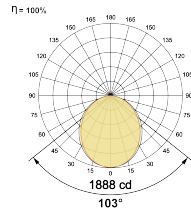

Beam Direction General Diffuse

Tilt No

Swivel No

Electrical System

Driven with Constant Current Driver

Input Voltage/Hz 220V- 240V/50-60Hz

Control Gear Included

Mounting Integral