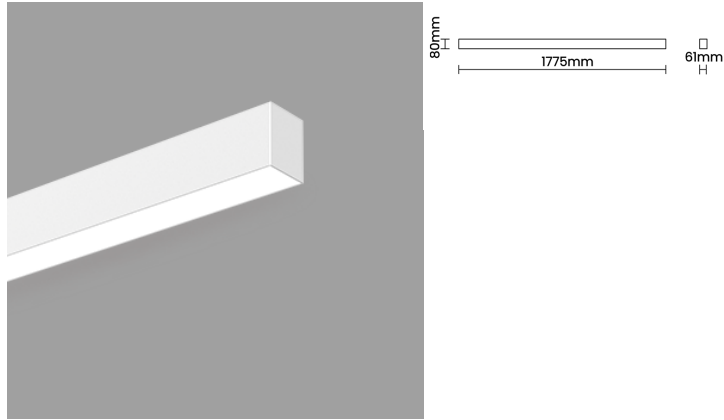

iNline S 180 | 45W

Product Reference

Environment Indoor

Installation Ceiling Surface

Construction & Materials

Housing Extruded Aluminium

Primary Lens PMMA

Primary Reflector -