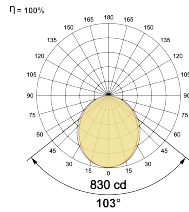

iNline S 60 | 20W

Product Reference

Environment Indoor

Installation Ceiling Surface

Construction & Materials

Housing Extruded Aluminium

Primary Lens PMMA

Primary Reflector -

Secondary Reflector -

Body Finish White,Black,Custom

Diffuser Premium high-transmission opal

Antiglare Baffle -

Thermal Management

Heat Sink Material Aluminium

Cooling Technique Passive Cooling

Optical System

Beam Direction General Diffuse

Tilt No

Swivel No

Electrical System

Driven with Constant Current Driver

Input Voltage/Hz 220V- 240V/50-60Hz

Control Gear Included

Mounting Integral

LED Power Watts 17.0W

System Power Watts 19.55W

Operating Voltage Vin 220-240 Vac

Power Factor p.f. > 0.95

LED Technology

Binning 3 Step MacAdam

LED Life Time @ L70/B10 >50000 hours

Colour Rendering (CRI) CRI80,CRI90

Led Type SMD mid power

LED Fitted Samsung Mid power LED array 32V-38Vdc/500mA

Controls

Standard Switchable On/Off

Optional DDIM,CASAMBI,Non Dimmable

Ordering Details

Code Example:	Name	Watt	CCT	CRI	Angle	Finish	Control
	iNline S 60	20W	WW27K	CRI80	103°	SWH	On/Off

Select one from each column with highlighted values to create the ordering code

NAME	WATT	LUMEN	EFFICACY	CCT	CRI	ANGLE	FINISH	CONTROL		
iNline S 60	20W	1975	101	2700K	WW27K	CRI80	103°	White SWH Black SBL Custom CSM	Non Dimmable On/Off	
		2033	104	3000K	WW30K				CRI90	Dali Dimmable DDIM
		2151	110	4000K	NW40K					Casambi CBTM
		2229	114	5700K	CW57K					
				2700K-5700K	TW					
iNline S 60	20W			WW27K	CRI80	103°	SWH	On/Off