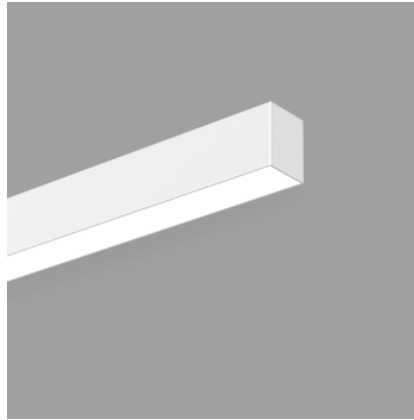

iNline S 60 | 20W

Product Reference

Environment Indoor

Installation Ceiling Surface

Construction & Materials

Housing Extruded Aluminium

Primary Lens PMMA

Primary Reflector -

Secondary Reflector -

Body Finish White,Black,Custom

Diffuser Premium high-transmission opal

Antiglare Baffle -

Thermal Management

Heat Sink Material Aluminium

Cooling Technique Passive Cooling

Optical System

Beam Direction General Diffuse

Tilt No

Swivel No

Electrical System

Driven with Constant Current Driver

Input Voltage/Hz 220V- 240V/50-60Hz

Control Gear Included

Mounting Integral

LED Power Watts 17.0W

System Power Watts 19.55W

Operating Voltage Vin 220-240 Vac

Power Factor p.f. > 0.95

LED Technology

Binning 3 Step MacAdam

LED Life Time @ L70/B10 >50000 hours

Colour Rendering (CRI) CRI80,CRI90

Led Type SMD mid power

LED Fitted Samsung Mid power LED array 32V-38Vdc/500mA

Controls

Standard Switchable On/Off

Optional DDIM,CASAMBI,Non Dimmable

Ordering Details

Code Example:	Name	Watt	CCT	CRI	Angle	Finish	Control
	iNline S 60	20W	WW27K	CRI80	103°	SWH	On/Off

Select one from each column with highlighted values to create the ordering code

NAME	WATT	LUMEN	EFFICACY	CCT	CRI	ANGLE	FINISH	CONTROL		
iNline S 60	20W	1975	101	2700K	WW27K	CRI80	103°	White SWH Black SBL Custom CSM	Non Dimmable On/Off	
		2033	104	3000K	WW30K				CRI90	Dali Dimmable DDIM
		2151	110	4000K	NW40K					Casambi CBTM
		2229	114	5700K	CW57K					
				2700K-5700K	TW					
iNline S 60	20W			WW27K	CRI80	103°	SWH	On/Off