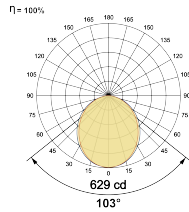

iNline S 60 | 15W

Product Reference

Environment Indoor

Installation Ceiling Surface

Construction & Materials

Housing Extruded Aluminium

Primary Lens PMMA

Primary Reflector -

Secondary Reflector -

Body Finish White,Black,Custom

Diffuser Premium high-transmission opal

Antiglare Baffle -

Thermal Management

Heat Sink Material Aluminium

Cooling Technique Passive Cooling

Optical System

Beam Direction General Diffuse

Tilt No

Swivel No

Electrical System

Driven with Constant Current Driver

Input Voltage/Hz 220V- 240V/50-60Hz

Control Gear Included

Mounting Integral

LED Power Watts 11.9W

System Power Watts 13.7W

Operating Voltage Vin 220-240 Vac

Power Factor p.f. > 0.95

LED Technology

Binning 3 Step MacAdam

LED Life Time @ L70/B10 >50000 hours

Colour Rendering (CRI) CRI80,CRI90

Led Type SMD mid power

LED Fitted Samsung Mid power LED array 32V-38Vdc/350mA

Controls

Standard Switchable On/Off

Optional DDIM,CASAMBI,Non Dimmable

Ordering Details

Code Example:	Name	Watt	CCT	CRI	Angle	Finish	Control
	iNline S 60	15W	WW27K	CRI80	103	SWH	On/Off

Select one from each column with highlighted values to create the ordering code

NAME	WATT	LUMEN	EFFICACY	CCT	CRI	ANGLE	FINISH	CONTROL		
iNline S 60	15W	1494	109	2700K	WW27K	CRI80	103	White SWH	Non Dimmable On/Off	
		1535	112	3000K	WW30K				CRI90	Dali Dimmable DDIM
		1631	119	4000K	NW40K					Casambi CBTM
		1685	123	5700K	CW57K					
				2700K-5700K	TW					
iNline S 60	15W			WW27K	CRI80	103	SWH	On/Off