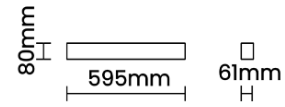

iNline S 60 | 15W

Product Reference

Environment Indoor

Installation Ceiling Surface

Construction & Materials

Housing Extruded Aluminium

Primary Lens -

Primary Reflector -

Secondary Reflector -

Body Finish White,Black,Custom

Diffuser Premium high-transmission opal

Antiglare Baffle -

Thermal Management

Heat Sink Material Aluminium

Cooling Technique Passive Cooling

Optical System

Beam Direction General Diffuse

Tilt No

Swivel No

Electrical System

Driven with Constant Current Driver

Input Voltage/Hz 220V- 240V/50-60Hz

Control Gear Included

Mounting Integral

LED Power Watts 11.9W

System Power Watts 13.7W

Operating Voltage Vin 220-240 Vac

Power Factor p.f. > 0.95