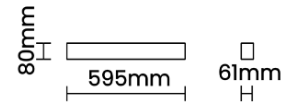

iNline S 60 | 15W

Product Reference

Environment Indoor

Installation Ceiling Surface

Construction & Materials

Housing Extruded Aluminium

Primary Lens PMMA

Primary Reflector -

Secondary Reflector -

Body Finish White,Black,Custom

Diffuser Premium high-transmission opal

Antiglare Baffle -

Thermal Management

Heat Sink Material Aluminium

Cooling Technique Passive Cooling

Optical System

Beam Direction General Diffuse

Tilt No

Swivel No

Electrical System

Driven with Constant Current Driver

Input Voltage/Hz 220V- 240V/50-60Hz

Control Gear Included

Mounting Integral

LED Power Watts 11.9W

System Power Watts 13.7W

Operating Voltage Vin 220-240 Vac

Power Factor p.f. > 0.95

LED Technology

Binning 3 Step MacAdam

LED Life Time @ L70/B10 >50000 hours

Colour Rendering (CRI) CRI80,CRI90

Led Type SMD mid power

LED Fitted Samsung Mid power LED array 32V-38Vdc/350mA

Controls

Standard Switchable On/Off

Optional DDIM,CASAMBI,Non Dimmable

Ordering Details

Code Example:	Name	Watt	CCT	CRI	Angle	Finish	Control
	iNline S 60	15W	WW27K	CRI80	103	SWH	On/Off

Select one from each column with highlighted values to create the ordering code

NAME	WATT	LUMEN	EFFICACY	CCT	CRI	ANGLE	FINISH	CONTROL		
iNline S 60	15W	1494	109	2700K	WW27K	CRI80	103	White SWH	Non Dimmable On/Off	
		1535	112	3000K	WW30K				CRI90	Dali Dimmable DDIM
		1631	119	4000K	NW40K					Casambi CBTM
		1685	123	5700K	CW57K					
				2700K-5700K	TW					
iNline S 60	15W			WW27K	CRI80	103	SWH	On/Off