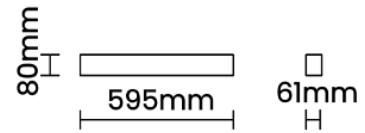

iNline S 60 | 15W

Product Reference

Environment Indoor

Installation Ceiling Surface

Construction & Materials

Housing Extruded Aluminium

Primary Lens -

Primary Reflector -

Secondary Reflector -

Body Finish White,Black,Custom

Diffuser Premium high-transmission opal

Antiglare Baffle -

Thermal Management

Heat Sink Material Aluminium

Cooling Technique Passive Cooling

Optical System

Beam Direction General Diffuse

Tilt No

Swivel No

Electrical System

Driven with Constant Current Driver

Input Voltage/Hz 220V- 240V/50-60Hz

Control Gear Included

Mounting Integral

LED Power Watts 11.9W

System Power Watts 13.7W

Operating Voltage Vin 220-240 Vac

Power Factor p.f. > 0.95