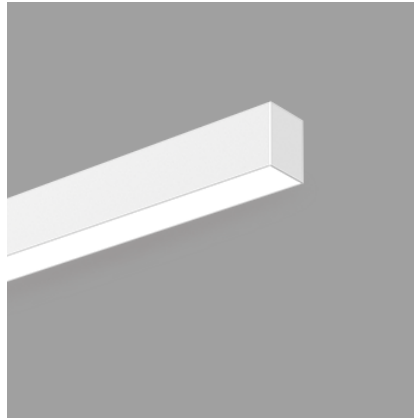

iNline S 60 | 15W

Product Reference

Environment Indoor

Installation Ceiling Surface

Construction & Materials

Housing Extruded Aluminium

Primary Lens -

Primary Reflector -

Secondary Reflector -

Body Finish White,Black,Custom

Diffuser Premium high-transmission opal

Antiglare Baffle -

Thermal Management

Heat Sink Material Aluminium

Cooling Technique Passive Cooling

Optical System

Beam Direction General Diffuse

Tilt No

Swivel No

Electrical System

Driven with Constant Current Driver

Input Voltage/Hz 220V- 240V/50-60Hz

Control Gear Included

Mounting Integral

LED Power Watts 11.9W

System Power Watts 13.7W

Operating Voltage Vin 220-240 Vac

Power Factor p.f. > 0.95

Light Distribution

LED Technology

Binning 3 Step MacAdam

LED Life Time @ L80/B10 >50000 hours

Colour Rendering (CRI) CRI80,CRI90

Led Type SMD mid power

LED Fitted Osram/Samsung Mid power LED array 32V-38Vdc/350mA

Controls

Standard Switchable On/Off

Optional DDIM,CASAMBI,Non Dimmable

Ordering Details

Code Example:	Name	Watt	CCT	CRI	Angle	Finish	Control
	iNline S 60	15W	WW27K	CRI80	103	SWH	On/Off

Select one from each column with highlighted values to create the ordering code

NAME	WATT	LUMEN	EFFICACY	CCT	CRI	ANGLE	FINISH	CONTROL
iNline S 60	15W	1494	109	2700K	WW27K	103	White	Non Dimmable
		1535	112	3000K	WW30K		Dali Dimmable	
		1631	119	4000K	NW40K		Casambi	
		1685	123	5700K	CW57K			
				2700K-5700K	TW			
iNline S 60	15W			WW27K	CRI80	103	SWH	On/Off