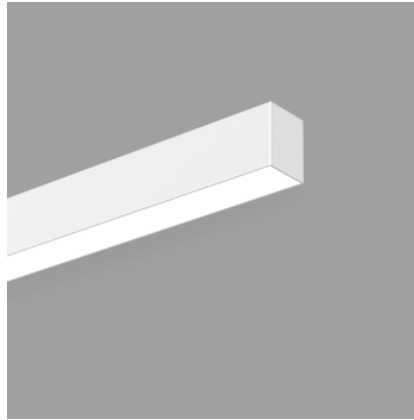

iNline S 60 | 15W

Product Reference

Environment Indoor

Installation Ceiling Surface

Construction & Materials

Housing Extruded Aluminium

Primary Lens -

Primary Reflector -

Secondary Reflector -

Body Finish White,Black,Custom

Diffuser Premium high-transmission opal

Antiglare Baffle -

Thermal Management

Heat Sink Material Aluminium

Cooling Technique Passive Cooling

Optical System

Beam Direction General Diffuse

Tilt No

Swivel No

Electrical System

Driven with Constant Current Driver

Input Voltage/Hz 220V- 240V/50-60Hz

Control Gear Included

Mounting Integral

LED Power Watts 11.9W

System Power Watts 13.7W

Operating Voltage Vin 220-240 Vac

Power Factor p.f. > 0.95

Light Distribution

LED Technology

Binning 3 Step MacAdam

LED Life Time @ L70/B10 >50000 hours

Colour Rendering (CRI) CRI80,CRI90

Led Type SMD mid power

LED Fitted Samsung Mid power LED array 32V-38Vdc/350mA

Controls

Standard Switchable On/Off

Optional DDIM,CASAMBI,Non Dimmable

Ordering Details

Code Example:	Name	Watt	CCT	CRI	Angle	Finish	Control
	iNline S 60	15W	WW27K	CRI80	103	SWH	On/Off

Select one from each column with highlighted values to create the ordering code

NAME	WATT	LUMEN	EFFICACY	CCT	CRI	ANGLE	FINISH	CONTROL			
iNline S 60	15W	1494	109	2700K	WW27K	CRI80	103	White	SWH	Non Dimmable	On/Off
		1535	112	3000K	WW30K	CRI90		Black	SBL	Dali Dimmable	DDIM
		1631	119	4000K	NW40K			Custom	CSM	Casambi	CBTM
		1685	123	5700K	CW57K						
				2700K-5700K	TW						
iNline S 60	15W			WW27K	CRI80	103	SWH	On/Off