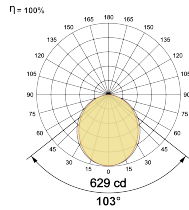

Light Distribution

LED Technology

Binning 3 Step MacAdam

LED Life Time @ L70/B10 >50000 hours

Colour Rendering (CRI) CRI80,CRI90

Led Type SMD mid power

LED Fitted Samsung Mid power LED array 32V-38Vdc/350mA

Controls

Standard Switchable On/Off

Optional DDIM,CASAMBI,Non Dimmable

Ordering Details

Code Example:	Name	Watt	CCT	CRI	Angle	Finish	Control
	iNline S 60	15W	WW27K	CRI80	103	SWH	On/Off

Select one from each column with highlighted values to create the ordering code

NAME	WATT	LUMEN	EFFICACY	CCT	CRI	ANGLE	FINISH	CONTROL			
iNline S 60	15W	1494	109	2700K	WW27K	CRI80	103	White	SWH	Non Dimmable	On/Off
		1535	112	3000K	WW30K	CRI90		Black	SBL	Dali Dimmable	DDIM
		1631	119	4000K	NW40K			Custom	CSM	Casambi	CBTM
		1685	123	5700K	CW57K						
				2700K-5700K	TW						
iNline S 60	15W			WW27K	CRI80	103	SWH	On/Off