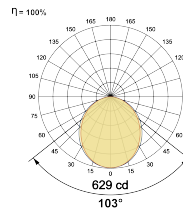

LED Power Watts 11.9W

System Power Watts 13.7W

Operating Voltage Vin 220-240 Vac

Power Factor p.f. > 0.95

Light Distribution

LED Technology

Binning 3 Step MacAdam

LED Life Time @ L70/B10 >50000 hours