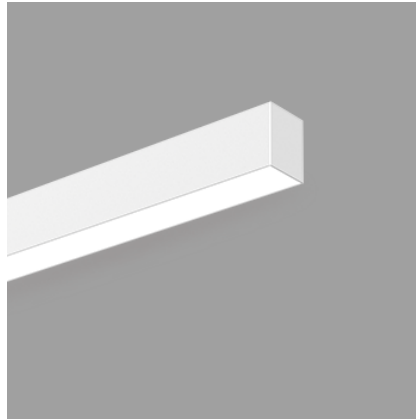

iNline S 60 | 15W

Product Reference

Environment Indoor

Installation Ceiling Surface

Construction & Materials

Housing Extruded Aluminium

Primary Lens PMMA

Primary Reflector -

Secondary Reflector -

Body Finish White,Black,Custom

Diffuser Premium high-transmission opal

Antiglare Baffle -

Thermal Management

Heat Sink Material Aluminium

Cooling Technique Passive Cooling

Optical System

Beam Direction General Diffuse

Tilt No

Swivel No

Electrical System

Driven with Constant Current Driver

Input Voltage/Hz 220V- 240V/50-60Hz

Control Gear Included

Mounting Integral

LED Power Watts 11.9W

System Power Watts 13.7W

Operating Voltage Vin 220-240 Vac

Power Factor p.f. > 0.95

LED Technology

Binning 3 Step MacAdam

LED Life Time @ L70/B10 >50000 hours

Colour Rendering (CRI) CRI80,CRI90

Led Type SMD mid power

LED Fitted Samsung Mid power LED array 32V-38Vdc/350mA

Controls

Standard Switchable On/Off

Optional DDIM,CASAMBI,Non Dimmable

Ordering Details

Code Example:	Name	Watt	CCT	CRI	Angle	Finish	Control
	iNline S 60	15W	WW27K	CRI80	103	SWH	On/Off

Select one from each column with highlighted values to create the ordering code

NAME	WATT	LUMEN	EFFICACY	CCT	CRI	ANGLE	FINISH	CONTROL		
iNline S 60	15W	1494	109	2700K	WW27K	CRI80	103	White SWH	Non Dimmable On/Off	
		1535	112	3000K	WW30K				CRI90	Dali Dimmable DDIM
		1631	119	4000K	NW40K					Casambi CBTM
		1685	123	5700K	CW57K					
				2700K-5700K	TW					
iNline S 60	15W			WW27K	CRI80	103	SWH	On/Off