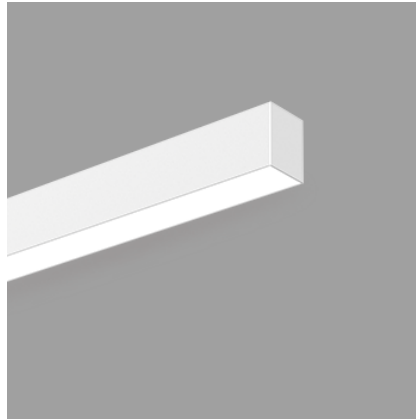

iNline S 60 | 15W

Product Reference

Environment Indoor

Installation Ceiling Surface

Construction & Materials

Housing Extruded Aluminium

Primary Lens -

Primary Reflector -

Secondary Reflector -

Body Finish White,Black,Custom

Diffuser Premium high-transmission opal

Antiglare Baffle -

Thermal Management

Heat Sink Material Aluminium

Cooling Technique Passive Cooling

Optical System

Beam Direction General Diffuse

Tilt No

Swivel No

Electrical System

Driven with Constant Current Driver

Input Voltage/Hz 220V- 240V/50-60Hz

Control Gear Included

Mounting Integral

LED Power Watts 11.9W

System Power Watts 13.7W

Operating Voltage Vin 220-240 Vac

Power Factor p.f. > 0.95

Light Distribution

LED Technology

Binning 3 Step MacAdam

LED Life Time @ L70/B10 >50000 hours

Colour Rendering (CRI) CRI80,CRI90

Led Type SMD mid power

LED Fitted Samsung Mid power LED array 32V-38Vdc/350mA

Controls

Standard Switchable On/Off

Optional DDIM,CASAMBI,Non Dimmable

Ordering Details

Code Example:	Name	Watt	CCT	CRI	Angle	Finish	Control
	iNline S 60	15W	WW27K	CRI80	103	SWH	On/Off

Select one from each column with highlighted values to create the ordering code

NAME	WATT	LUMEN	EFFICACY	CCT	CRI	ANGLE	FINISH	CONTROL
iNline S 60	15W	1494	109	2700K	WW27K	103	White	Non Dimmable
		1535	112	3000K	WW30K		Dali Dimmable	
		1631	119	4000K	NW40K		Casambi	
		1685	123	5700K	CW57K			
				2700K-5700K	TW			
iNline S 60	15W			WW27K	CRI80	103	SWH	On/Off