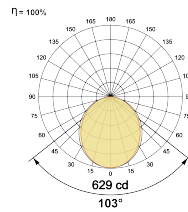

LED Power Watts 11.9W

System Power Watts 13.7W

Operating Voltage Vin 220-240 Vac

Power Factor p.f. > 0.95

Light Distribution

LED Technology

Binning 3 Step MacAdam

LED Life Time @ L80/B10 >50000 hours