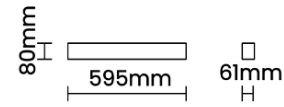

iNline S 60 | 15W

Product Reference

Environment Indoor

Installation Ceiling Surface

Construction & Materials

Housing Extruded Aluminium

Primary Lens -

Primary Reflector -

Secondary Reflector -

Body Finish White,Black,Custom

Diffuser Premium high-transmission opal

Antiglare Baffle -

Thermal Management

Heat Sink Material Aluminium

Cooling Technique Passive Cooling

Optical System

Beam Direction General Diffuse

Tilt No

Swivel No

Electrical System

Driven with Constant Current Driver

Input Voltage/Hz 220V- 240V/50-60Hz

Control Gear Included

Mounting Integral

LED Power Watts 11.9W

System Power Watts 13.7W

Operating Voltage Vin 220-240 Vac

Power Factor p.f. > 0.95