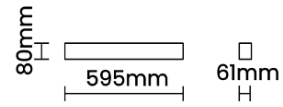

iNline S 60 | 15W

Product Reference

Environment Indoor

Installation Ceiling Surface

Construction & Materials

Housing Extruded Aluminium

Primary Lens -

Primary Reflector -

Secondary Reflector -

Body Finish White,Black,Custom

Diffuser Premium high-transmission opal

Antiglare Baffle -

Thermal Management

Heat Sink Material Aluminium

Cooling Technique Passive Cooling

Optical System

Beam Direction General Diffuse

Tilt No

Swivel No

Electrical System

Driven with Constant Current Driver

Input Voltage/Hz 220V- 240V/50-60Hz

Control Gear Included

Mounting Integral

LED Power Watts 11.9W

System Power Watts 13.7W

Operating Voltage Vin 220-240 Vac

Power Factor p.f. > 0.95