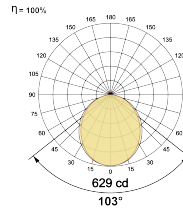

LED Power Watts 11.9W

System Power Watts 13.7W

Operating Voltage Vin 220-240 Vac

Power Factor p.f. > 0.95

Light Distribution

LED Technology

Binning 3 Step MacAdam

LED Life Time @ L70/B10 >50000 hours