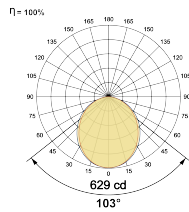

Light Distribution

LED Technology

Binning 3 Step MacAdam

LED Life Time @ L70/B10 >50000 hours

Colour Rendering (CRI) CRI80,CRI90

Led Type SMD mid power

LED Fitted Samsung Mid power LED array 32V-38Vdc/350mA

Controls

Standard Switchable On/Off

Optional DDIM,CASAMBI,Non Dimmable

Ordering Details

Code Example:	Name	Watt	CCT	CRI	Angle	Finish	Control
	iNline S 60	15W	WW27K	CRI80	103	SWH	On/Off

Select one from each column with highlighted values to create the ordering code

NAME	WATT	LUMEN	EFFICACY	CCT	CRI	ANGLE	FINISH	CONTROL
iNline S 60	15W	1494	109	2700K	WW27K	103	White	Non Dimmable
		1535	112	3000K	WW30K		Dali Dimmable	
		1631	119	4000K	NW40K		Casambi	
		1685	123	5700K	CW57K			
				2700K-5700K	TW			
iNline S 60	15W			WW27K	CRI80	103	SWH	On/Off